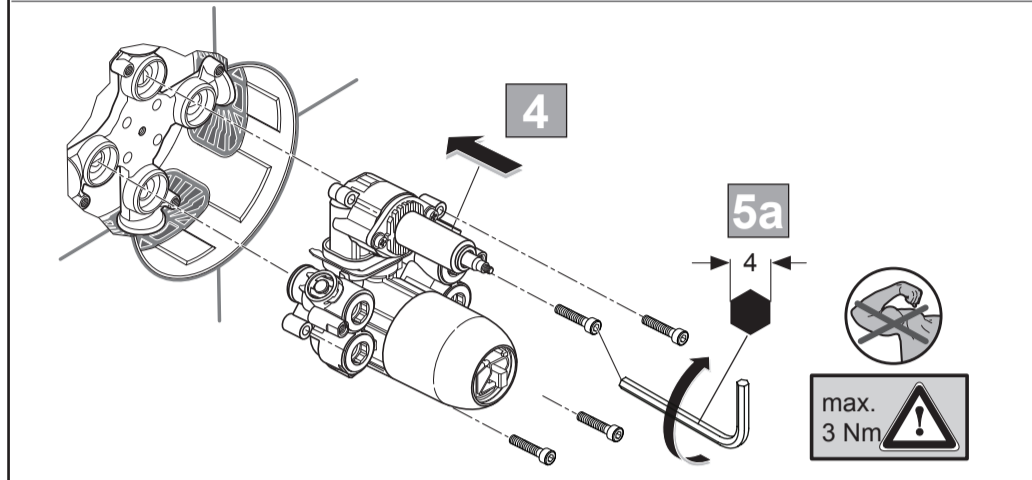

Ideal Standard

CONNECT AIR
A 7057 ..

1120 / A 868 372
 Made in Germany

Ideal Standard International NV
 Corporate Village - Gent Building
 Da Vincilaan 2
 1935 Zaventem
 Belgium

www.idealstandardinternational.com