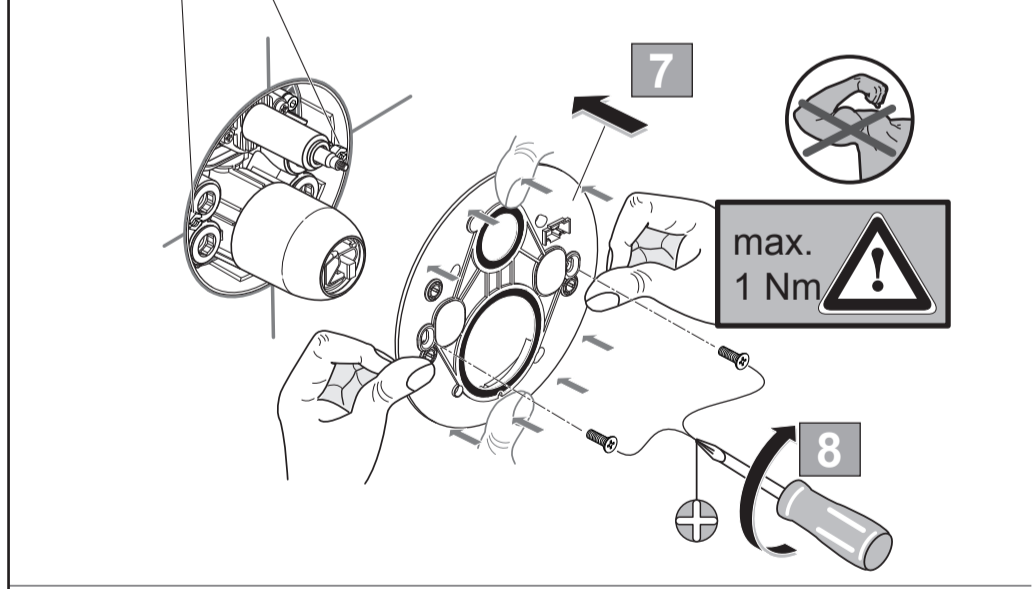

P	bar	0,5	MAX. 10		5		Q (3 bar)
	T	°C		MAX. 80		65		l/min
						40		23