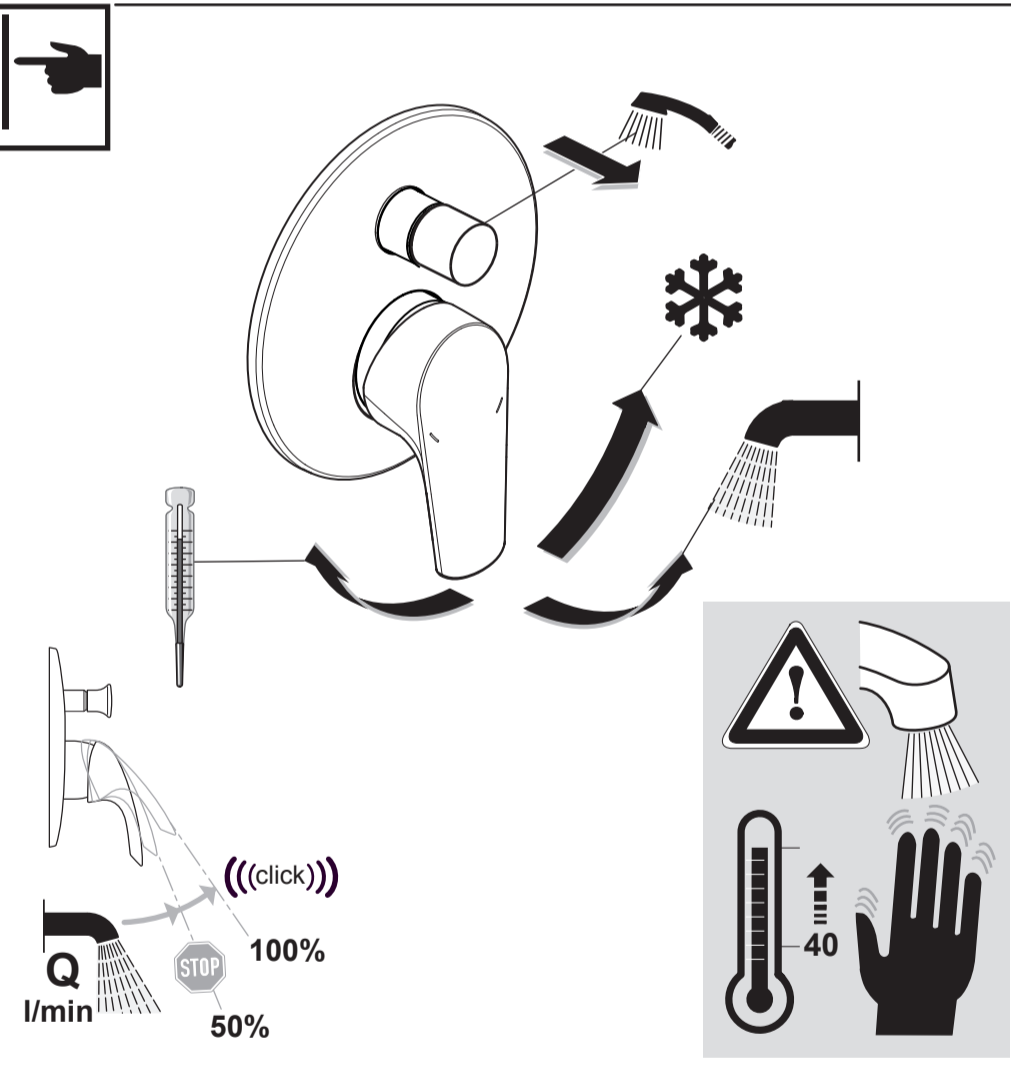

P	bar	0,5	MAX. 10		5		Q (3 bar)
	T	°C		MAX. 80		65		l/min
						40		23