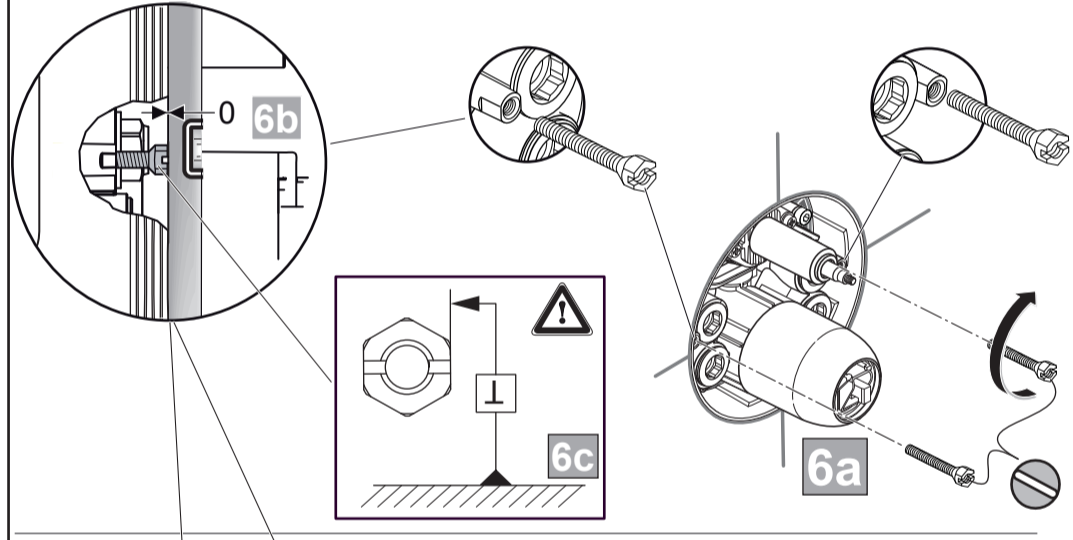

P	bar	0,5	MAX. 10		5		Q (3 bar)
	T	°C		MAX. 80		65		l/min
						40		23