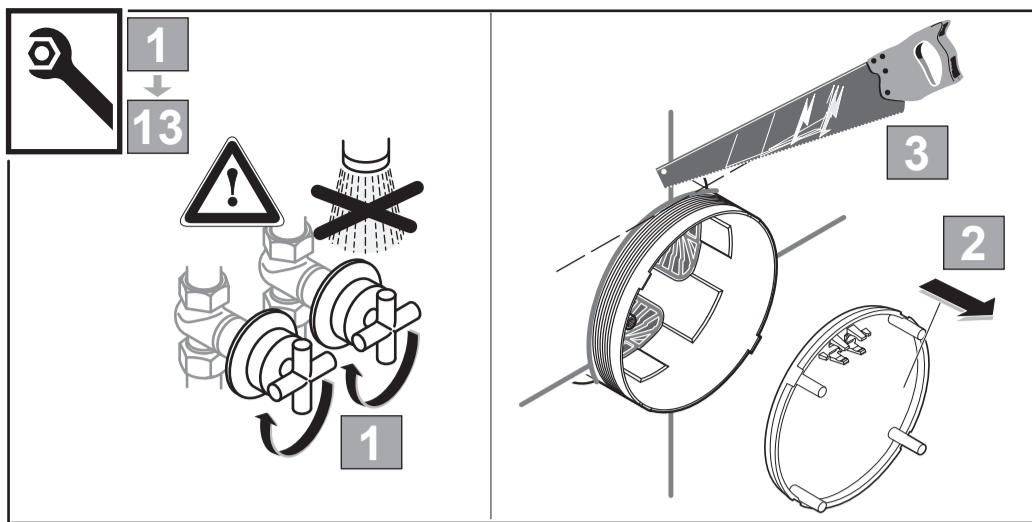

Ideal Standard

CONNECT AIR
A 7057 ..

1120 / A 868 372
 Made in Germany

Ideal Standard International NV
 Corporate Village - Gent Building
 Da Vincilaan 2
 1935 Zaventem
 Belgium

www.idealstandardinternational.com