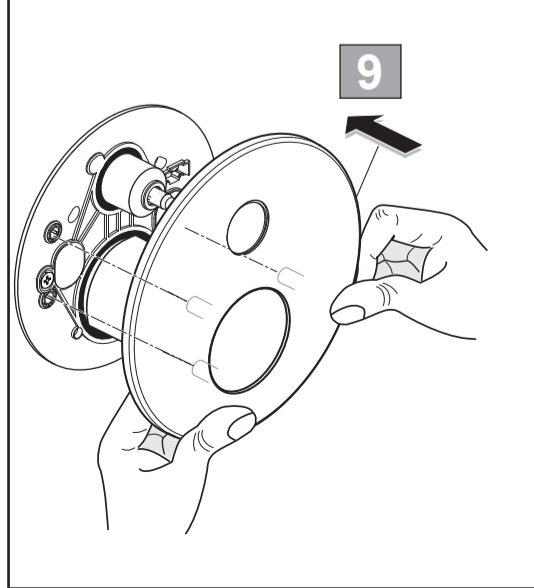

P	bar	0,5	MAX. 10		5		Q (3 bar)
	T	°C		MAX. 80		65		l/min
						40		23