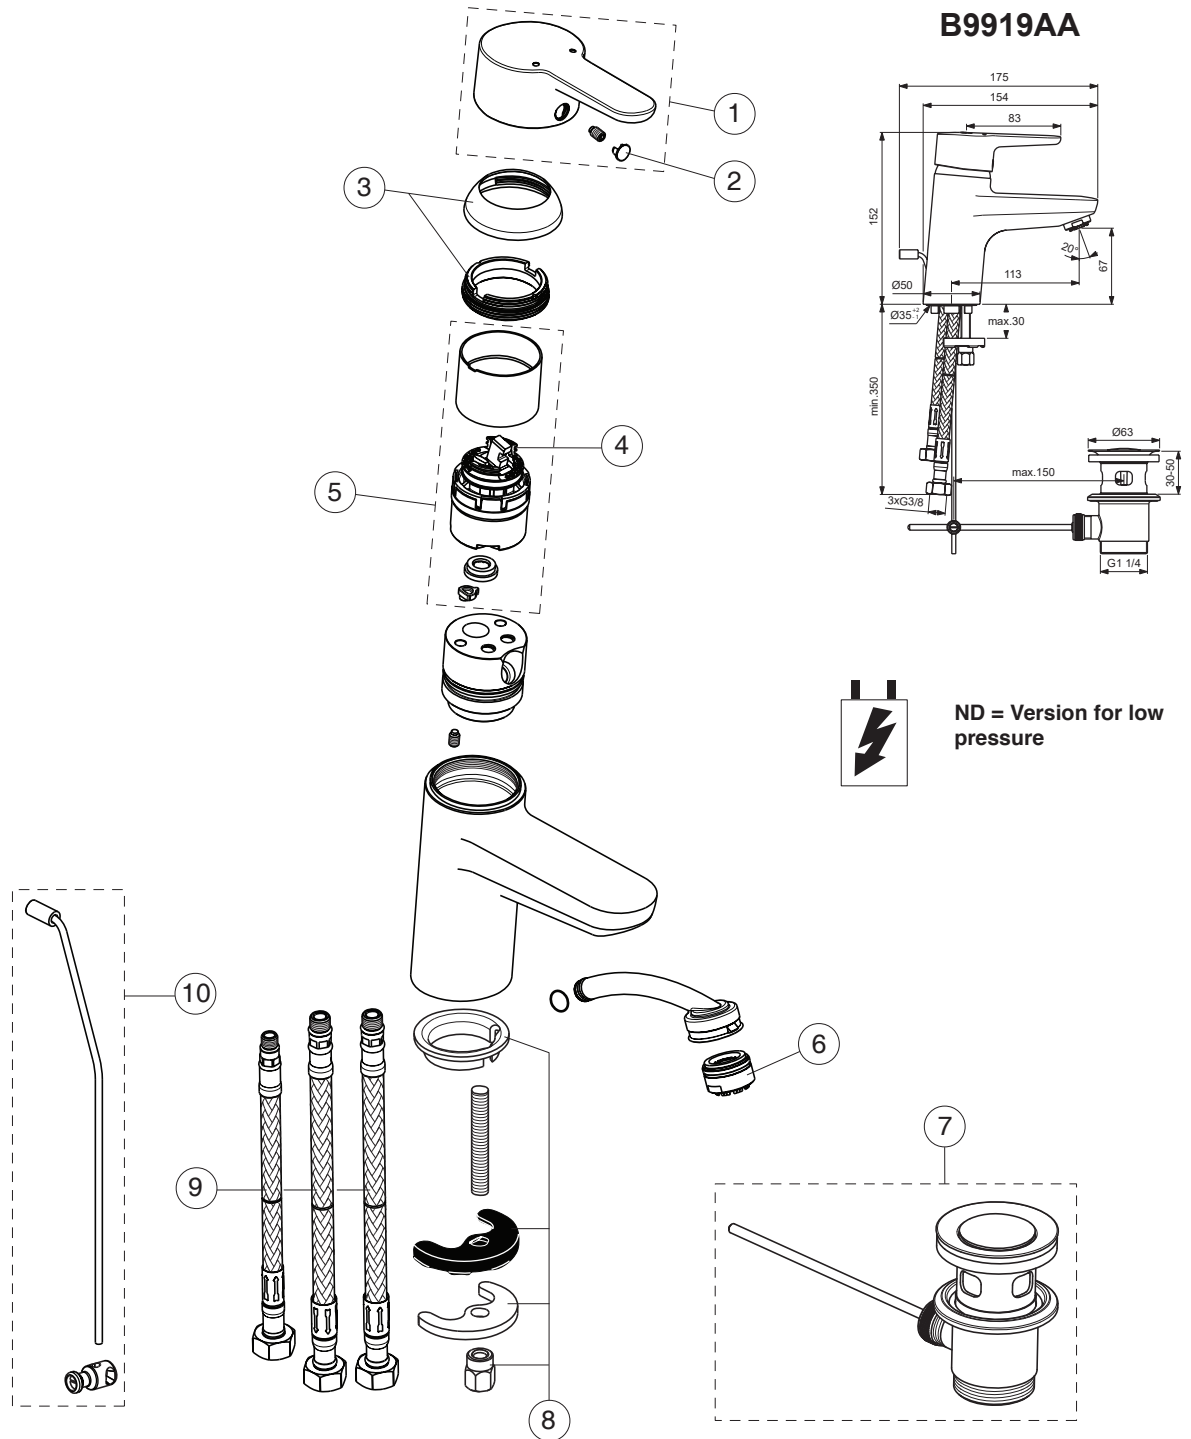

CONNECT BLUE

Produced from: April 2022

Pos.	Signify	Spare parts-Nr.	Quantity	Pos.	Signify	Spare parts-Nr.	Quantity
1	Lever,w/logo-compl.	B961010AA	1 Set				
2	Cap decorative	B960473AA	1 Pcs.				
3	Cap	B960862AA	1 Set				
4	Hot limit stop	A861181NU	1 Pcs.				
5	Cartridge Ø38mm	B961491NU*	1 Set				
6	Flow liner M24x1,ND	A963681AA	1 Set				
7	Pop-up drain ass.	A962991AA	1 Set				
8	Connecting set	B960608NU	1 Set				
9	Flex hose G3/8-M10x1A/L600	A963679NU	1 Pcs.				
	Flex hose G3/8-M8x1A/L420	A963680NU	1 Pcs.				
10	Pop up waste-compl.	B961039AA	1 Set				

*Universal set (not all parts needed)

CONNECT BLUE (B9919AA)

Produced from: August 2012

Pos.	Signify	Spare parts-Nr.	Quantity	Pos.	Signify	Spare parts-Nr.	Quantity
1	Lever,w/logo ISI-compl.	B961010AA	1 Pcs.	15	Pop-up drain ass.	A962991AA	1 Pcs.
2	Screw M5x10		2 Pcs.	16	Connecting set	B960608NU	1 Set
3	Cap decorative	B960473AA	1 Pcs.	17	Flex hose F3/8-M10x1A/L600	A963679NU	1 Pcs.
4+pos.6	Cap	B960862AA	1 Pcs.		Flex hose F3/8-M8x1A/L420	A963680NU	1 Pcs.
5	Eco click set D40	B960477NU	1 Pcs.	18	Pop up waste-compl.	B961039AA	1 Set
6	Screw M43x1.5 M41x1.5		1 Pcs.	19	Pop up waste shackle		1 Pcs.
7	CartridgeØ40mm	B960863NU	1 Pcs.				
8	Flow limiter,ND		1 Pcs.				
9	Pin		1 Pcs.				
10	Manifold,ND		1 Pcs.				
11	Body basin		1 Pcs.				
12	Tube M24x1		1 Pcs.				
13	O-Ring Ø7.65x1.78		1 Pcs.				
14	Flow liner M24x1,ND	A963681AA	1 Pcs.				