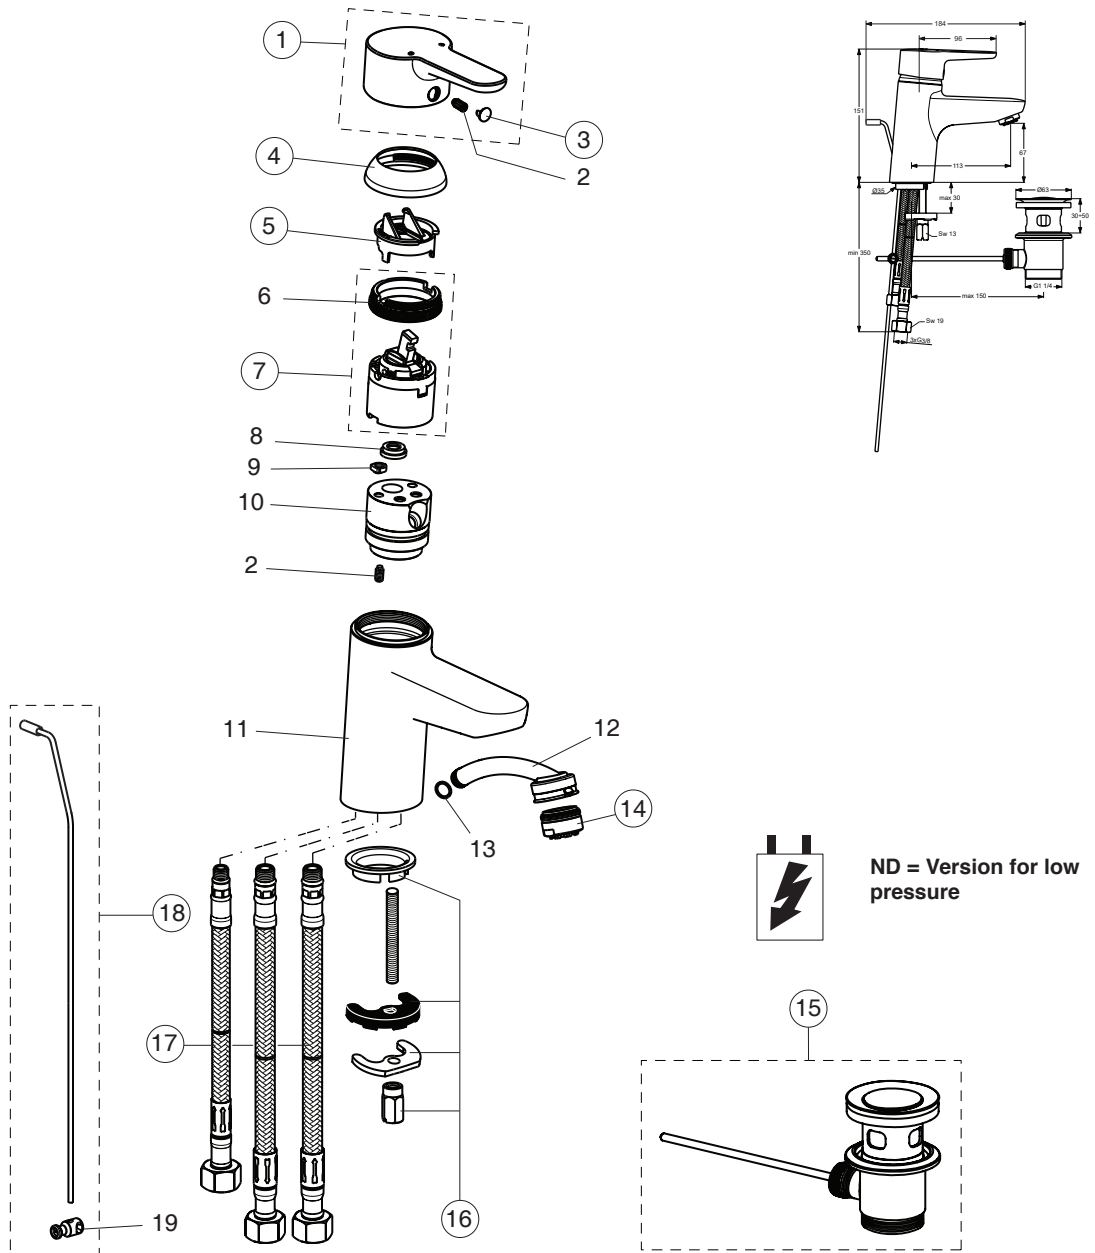

CONNECT BLUE

Produced from: April 2022

Pos.	Signify	Spare parts-Nr.	Quantity	Pos.	Signify	Spare parts-Nr.	Quantity
1	Lever,w/logo-compl.	B961010AA	1 Set				
2	Cap decorative	B960473AA	1 Pcs.				
3	Cap	B960862AA	1 Set				
4	Hot limit stop	A861181NU	1 Pcs.				
5	Cartridge Ø38mm	B961491NU*	1 Set				
6	Flow liner M24x1,ND	A963681AA	1 Set				
7	Pop-up drain ass.	A962991AA	1 Set				
8	Connecting set	B960608NU	1 Set				
9	Flex hose G3/8-M10x1A/L600	A963679NU	1 Pcs.				
	Flex hose G3/8-M8x1A/L420	A963680NU	1 Pcs.				
10	Pop up waste-compl.	B961039AA	1 Set				

*Universal set (not all parts needed)

CONNECT BLUE (B9919AA)

Produced from: August 2012

Pos.	Signify	Spare parts-Nr.	Quantity	Pos.	Signify	Spare parts-Nr.	Quantity
1	Lever,w/logo ISI-compl.	B961010AA	1 Pcs.	15	Pop-up drain ass.	A962991AA	1 Pcs.
2	Screw M5x10		2 Pcs.	16	Connecting set	B960608NU	1 Set
3	Cap decorative	B960473AA	1 Pcs.	17	Flex hose F3/8-M10x1A/L600	A963679NU	1 Pcs.
4+pos.6	Cap	B960862AA	1 Pcs.		Flex hose F3/8-M8x1A/L420	A963680NU	1 Pcs.
5	Eco click set D40	B960477NU	1 Pcs.	18	Pop up waste-compl.	B961039AA	1 Set
6	Screw M43x1.5 M41x1.5		1 Pcs.	19	Pop up waste shackle		1 Pcs.
7	CartridgeØ40mm	B960863NU	1 Pcs.				
8	Flow limiter,ND		1 Pcs.				
9	Pin		1 Pcs.				
10	Manifold,ND		1 Pcs.				
11	Body basin		1 Pcs.				
12	Tube M24x1		1 Pcs.				
13	O-Ring Ø7.65x1.78		1 Pcs.				
14	Flow liner M24x1,ND	A963681AA	1 Pcs.				