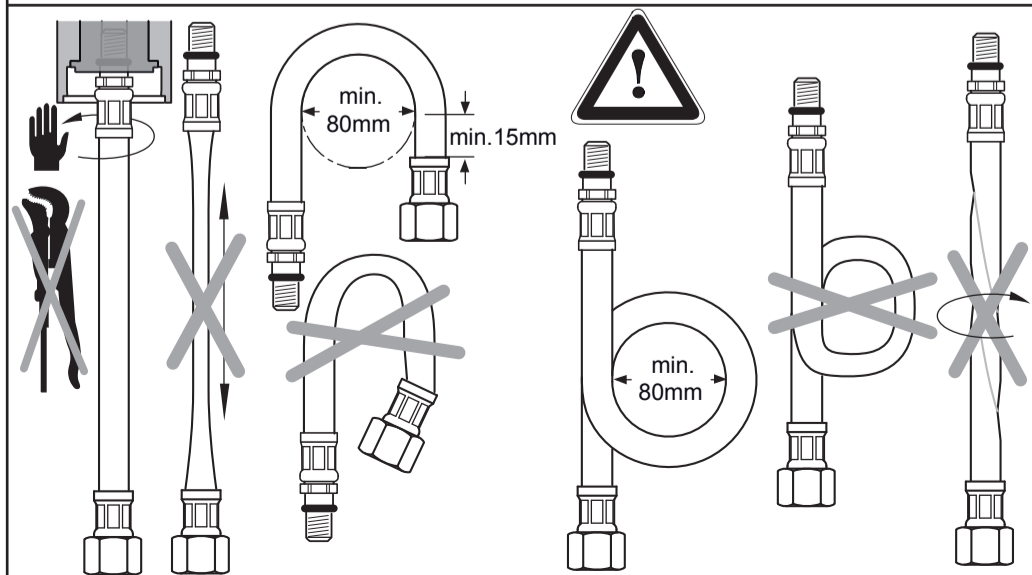

1120 / A 868 722
 Made in Germany

A6567
A6569

A6558
A6560

A6564
A6565

A6574
A6576

Ideal Standard International NV
 Corporate Village - Gent Building
 Da Vincilaan 2
 1935 Zaventem
 Belgium

www.idealstandardinternational.com