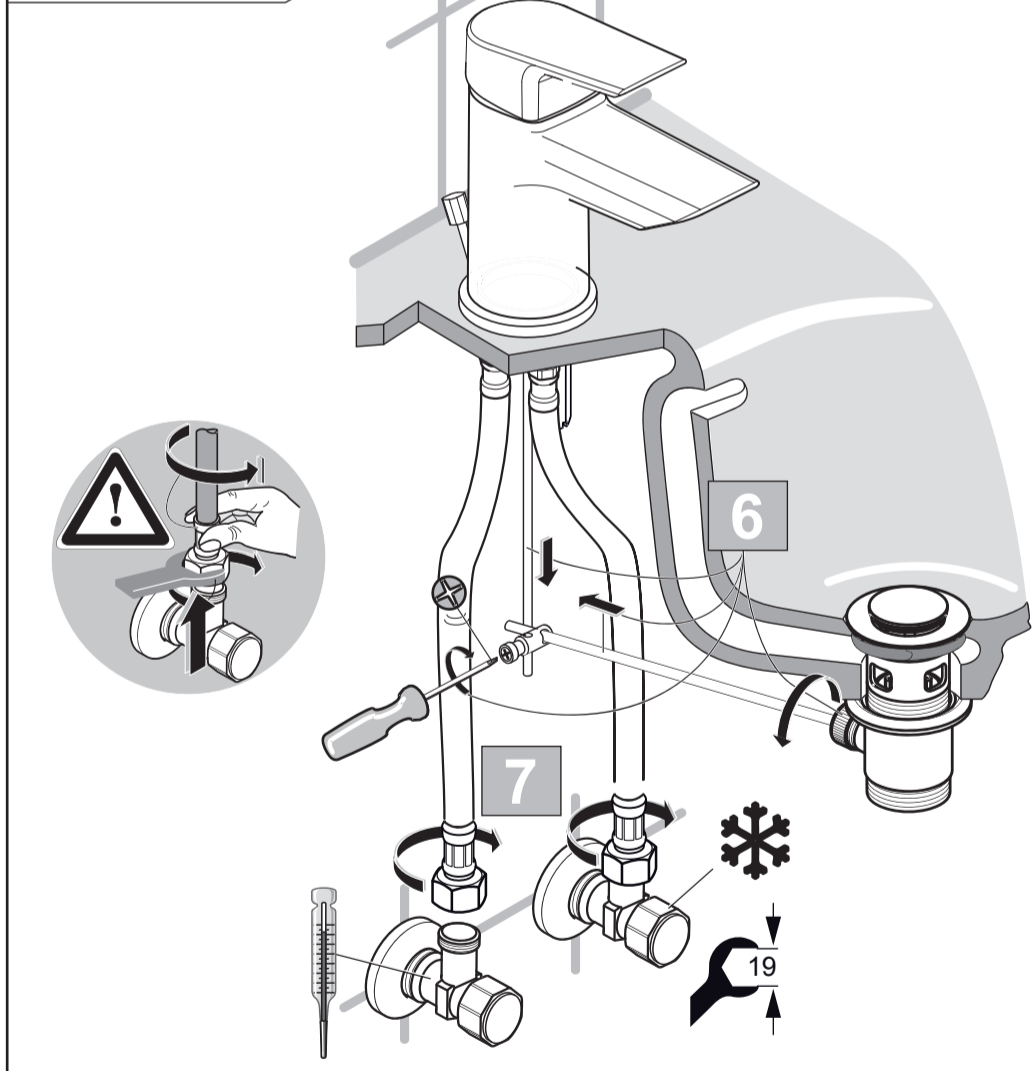

1120 / A 868 722
 Made in Germany

A6567
A6569

A6558
A6560

A6564
A6565

A6574
A6576

Ideal Standard International NV
 Corporate Village - Gent Building
 Da Vincilaan 2
 1935 Zaventem
 Belgium

www.idealstandardinternational.com