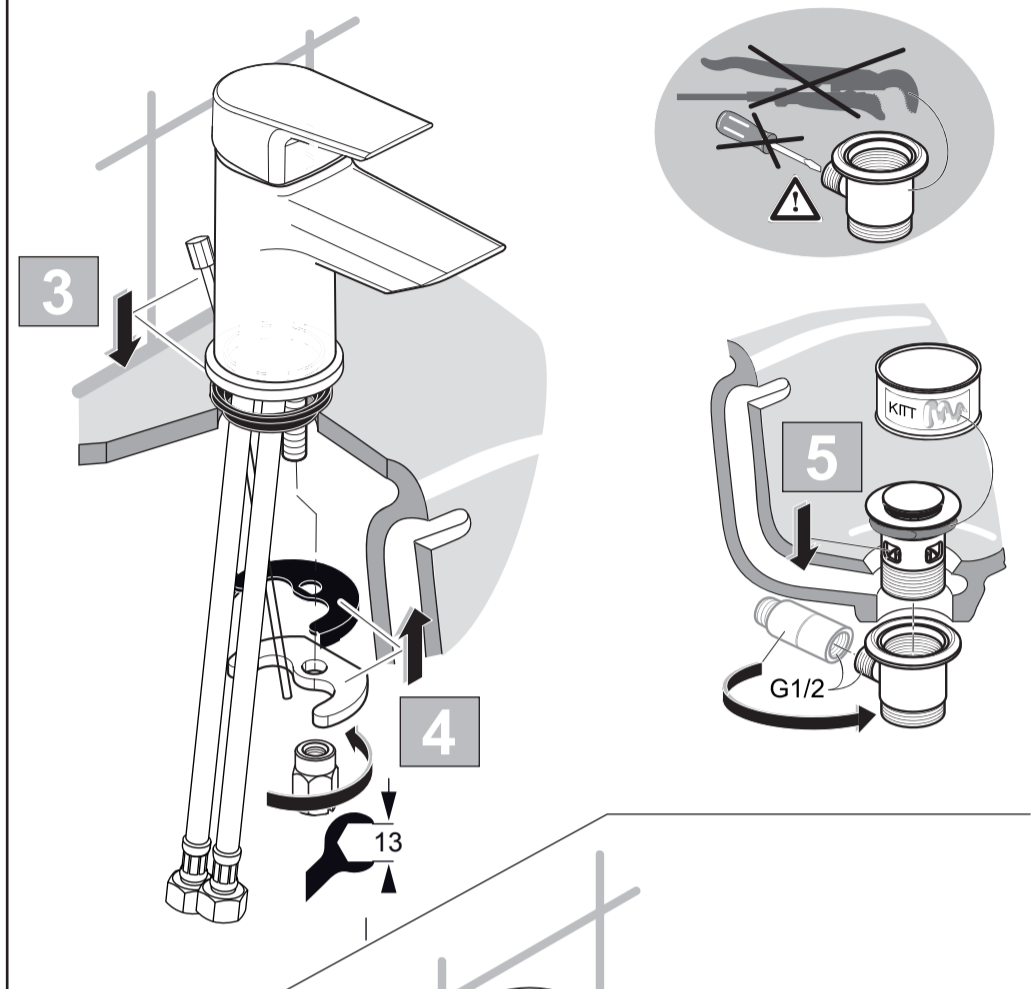

1120 / A 868 722
 Made in Germany

A6567
A6569

A6558
A6560

A6564
A6565

A6574
A6576

Ideal Standard International NV
 Corporate Village - Gent Building
 Da Vincilaan 2
 1935 Zaventem
 Belgium

www.idealstandardinternational.com