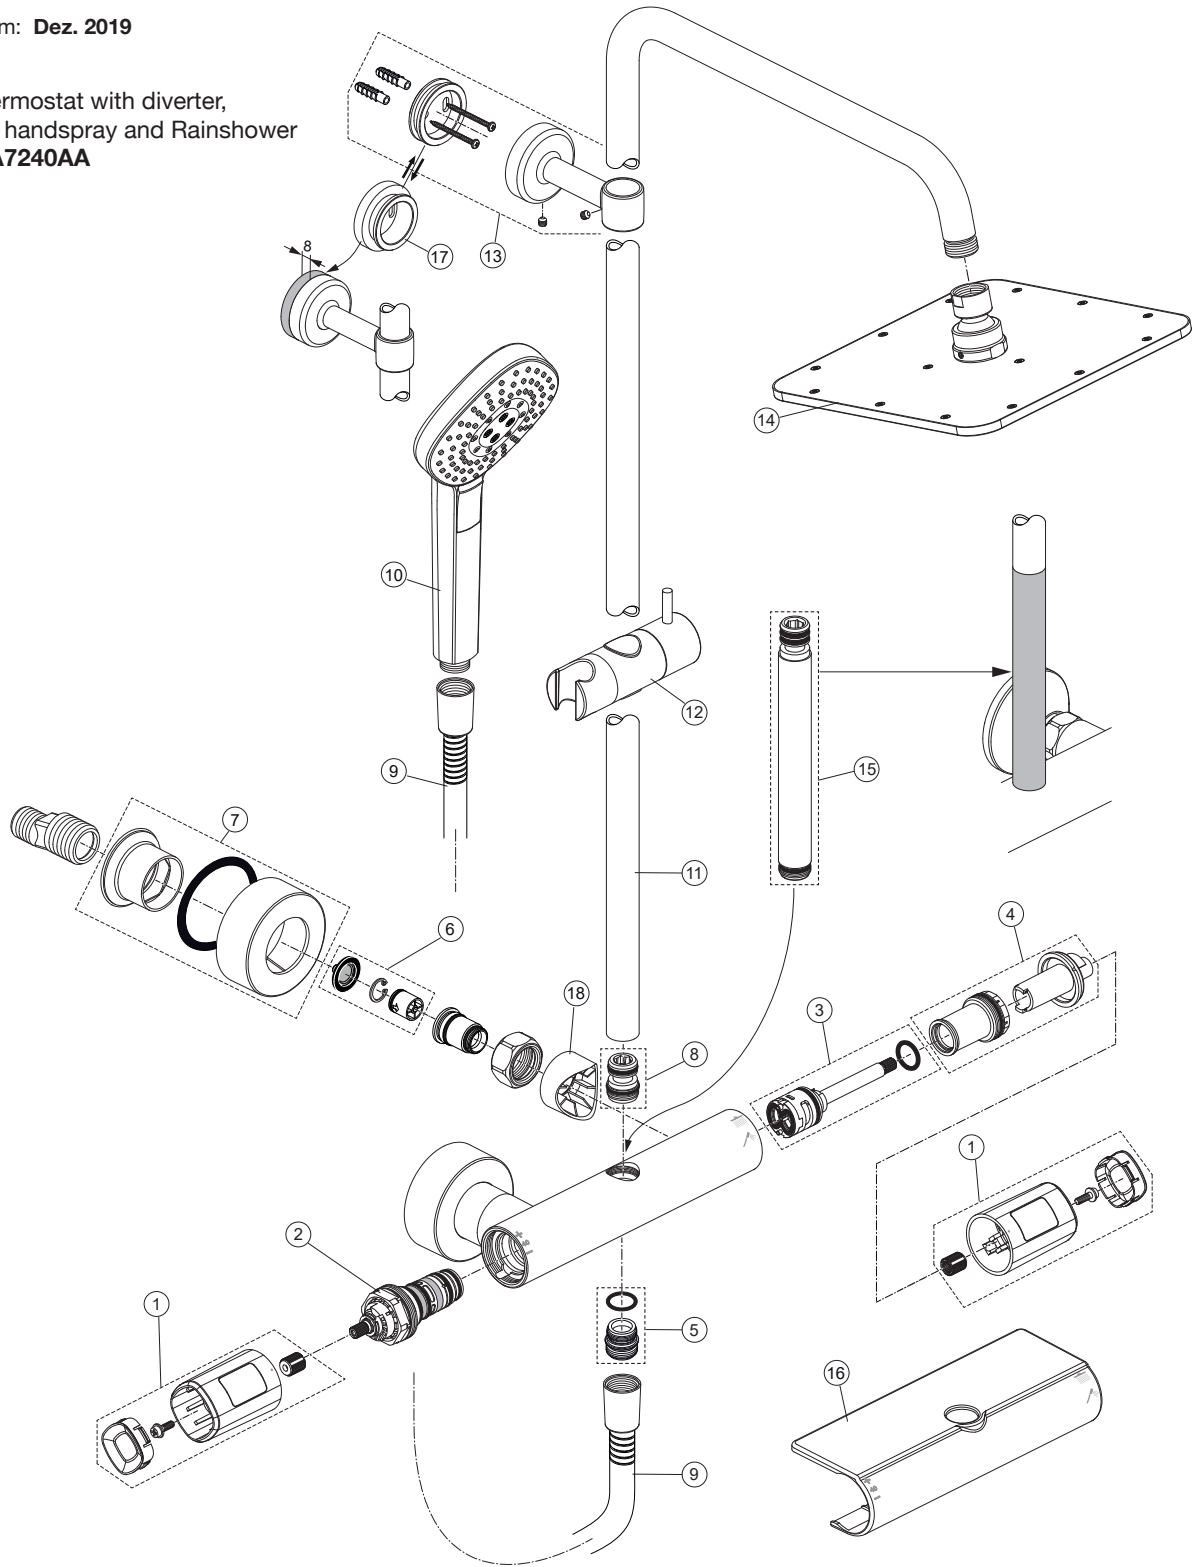

Produced from: Dez. 2019

Shower Thermostat with diverter,
shower bar, handspray and Rainshower
chrome **A7240AA**

Pos.	Description	Part-Number	Qty.	Pos.	Description	Part-Number	Qty.
1	Handle cpl.	A 861 386 AA	1 Set	12	Slider & holder f. handshr.	B 961 024 AA	1 Set
2	Thermostatic Cartridge cpl.	A 861 371 NU	1 pcs	13	Wall fixation complete	A 861 331 AA	1 pcs
3	Stop valve with diverter	A 861 375 NU	1 Set	14	Headshower □200 mm	B 0024 AA	1 pcs
4	Thread ring + stopring cpl.	A 861 376 NU	1 Set	15	Extension kit 150mm long	A 861 379 AA	1 Set
5	Nipple G1/2 outside cpl.	A 861 374 NU	1 Set		Extension kit 300mm long	A 861 380 AA	1 Set
6	Non-return valve	A 861 372 NU	1 Set	16	Warp over shelf	A 861 383 AA	1 pcs
7	Escutcheon cpl.	B 961 016 AA	2 Set				
8	Connection nipple cpl.	A 861 385 NU	1 Set	17	Fixing plate extension 8mm	A 861 508 AA	1 pcs
9	Shower hose 1750 mm	BE 175 AA	1 pcs	18	Escutcheon Ø37	A 861 815 AA	2 pcs
10	Handspray 3Func. □110	B 2232 AA	1 pcs				
11	Shower bar 1100 mm	A 861 377 AA	1 pcs				
	Shower bar 1000 mm	A 861 330 AA	1 pcs				