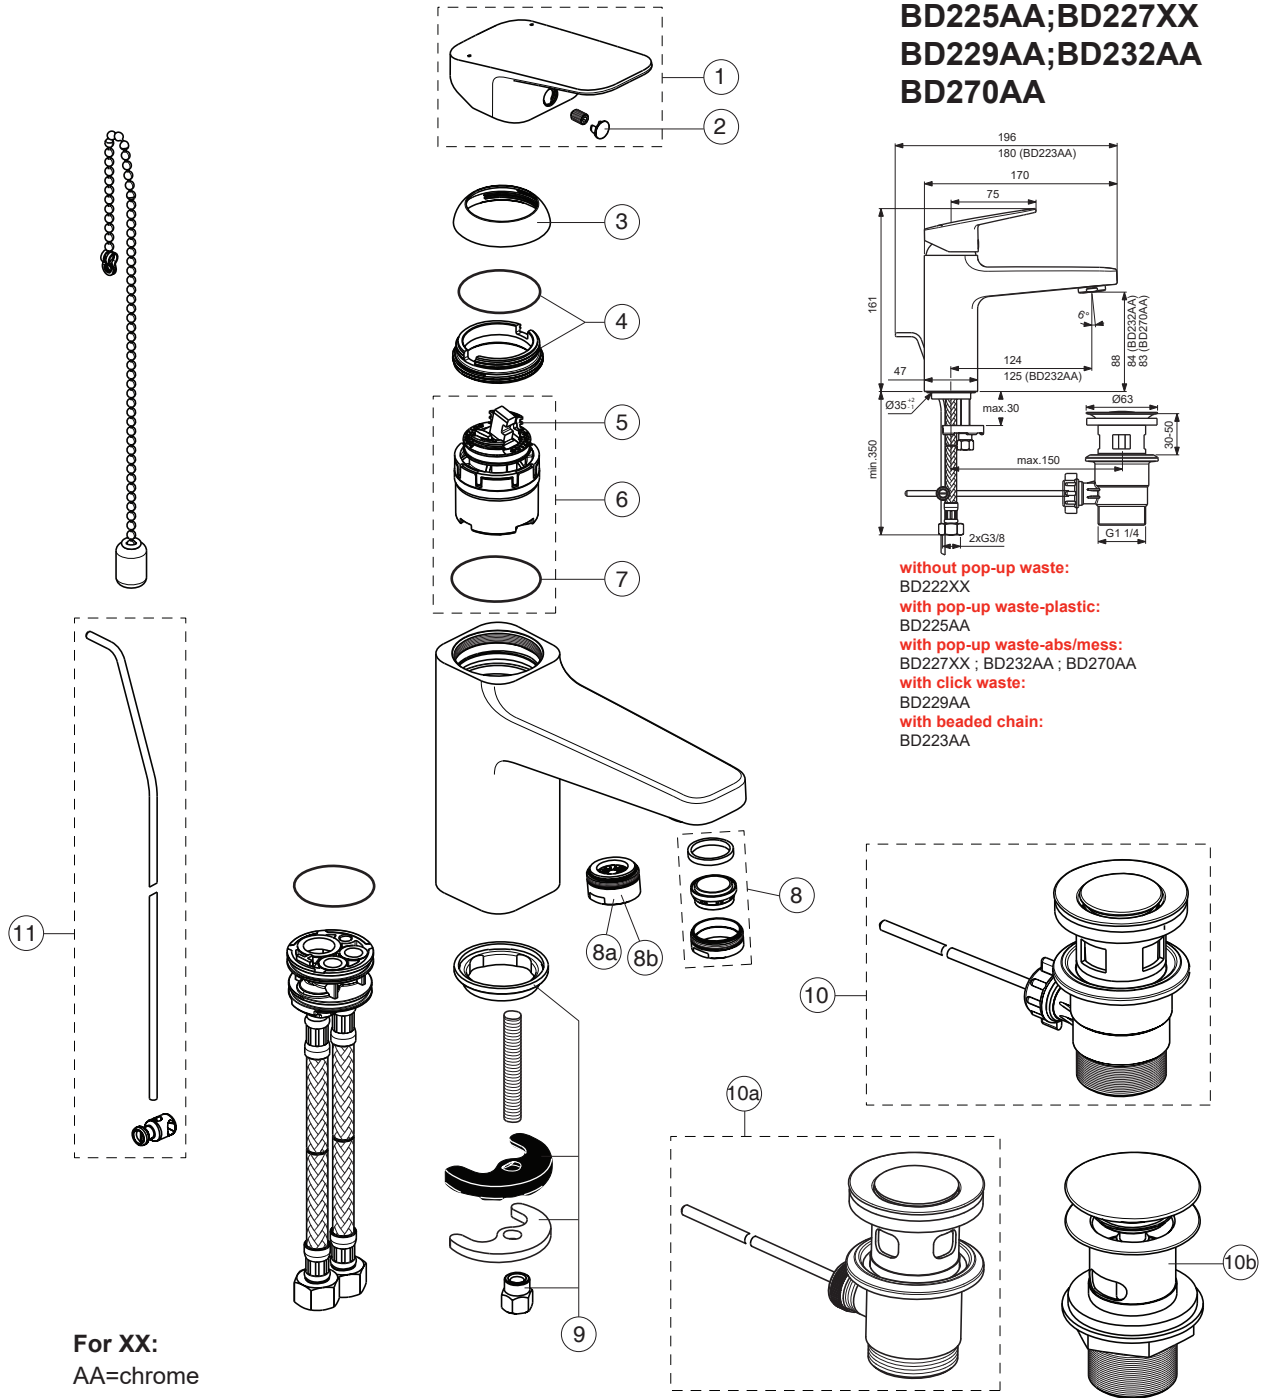

CERAPLAN

Ideal Standard

Produced from: Aug.2022

BD222XX;BD223AA
BD225AA;BD227XX
BD229AA;BD232AA
BD270AA

without pop-up waste:
BD222XX
with pop-up waste-plastic:
BD225AA
with pop-up waste-abs/mess:
BD227XX ; BD232AA ; BD270AA
with click waste:
BD229AA
with beaded chain:
BD223AA

For XX:
AA=chrome
XG=silk black

Pos.	Signify	Spare parts-Nr.	Quantity	Pos.	Signify	Spare parts-Nr.	Quantity
1	Lever,w/logo	B961716XX	1 Set	10b	Click waste plastic	B961705XX	1 Pcs.
2	Cap decorative	B960473AA	1 Pcs.	11	Pull-up rod-compl.	B960900AA	1 Set
3	Rosette M38x1.5	B961438XX	1 Pcs.				
4	Screw M4x1.5/M38x1.5	B961374NU	1 Set				
5	Hot limit stop	A861181NU	1 Pcs.				
6	Cartridge Ø38mm	A861156NU*	1 Pcs.				
7	O-Ring Ø38x2.5	E960059NU*	1 Set				
8	Perlator M24x1-A - 5l/min	B961383XX	1 Pcs.				
8a	Casc.perlator M24x1-A	A960321XX**	1 Pcs.				
8b	Nozzle	A961625XX***	1 Pcs.				
9	Connecting set	A964520NU	1 Set				
10	Pop-up waste-plastic	B964550XX	1 Pcs.				
10a	Pop-up drain ass.	A962991XX	1 Pcs.				
10b	Click waste slotted	S8803XX	1 Pcs.				

** for BD270AA ***for BD232AA

*Universal set (not all parts needed)

08.2022