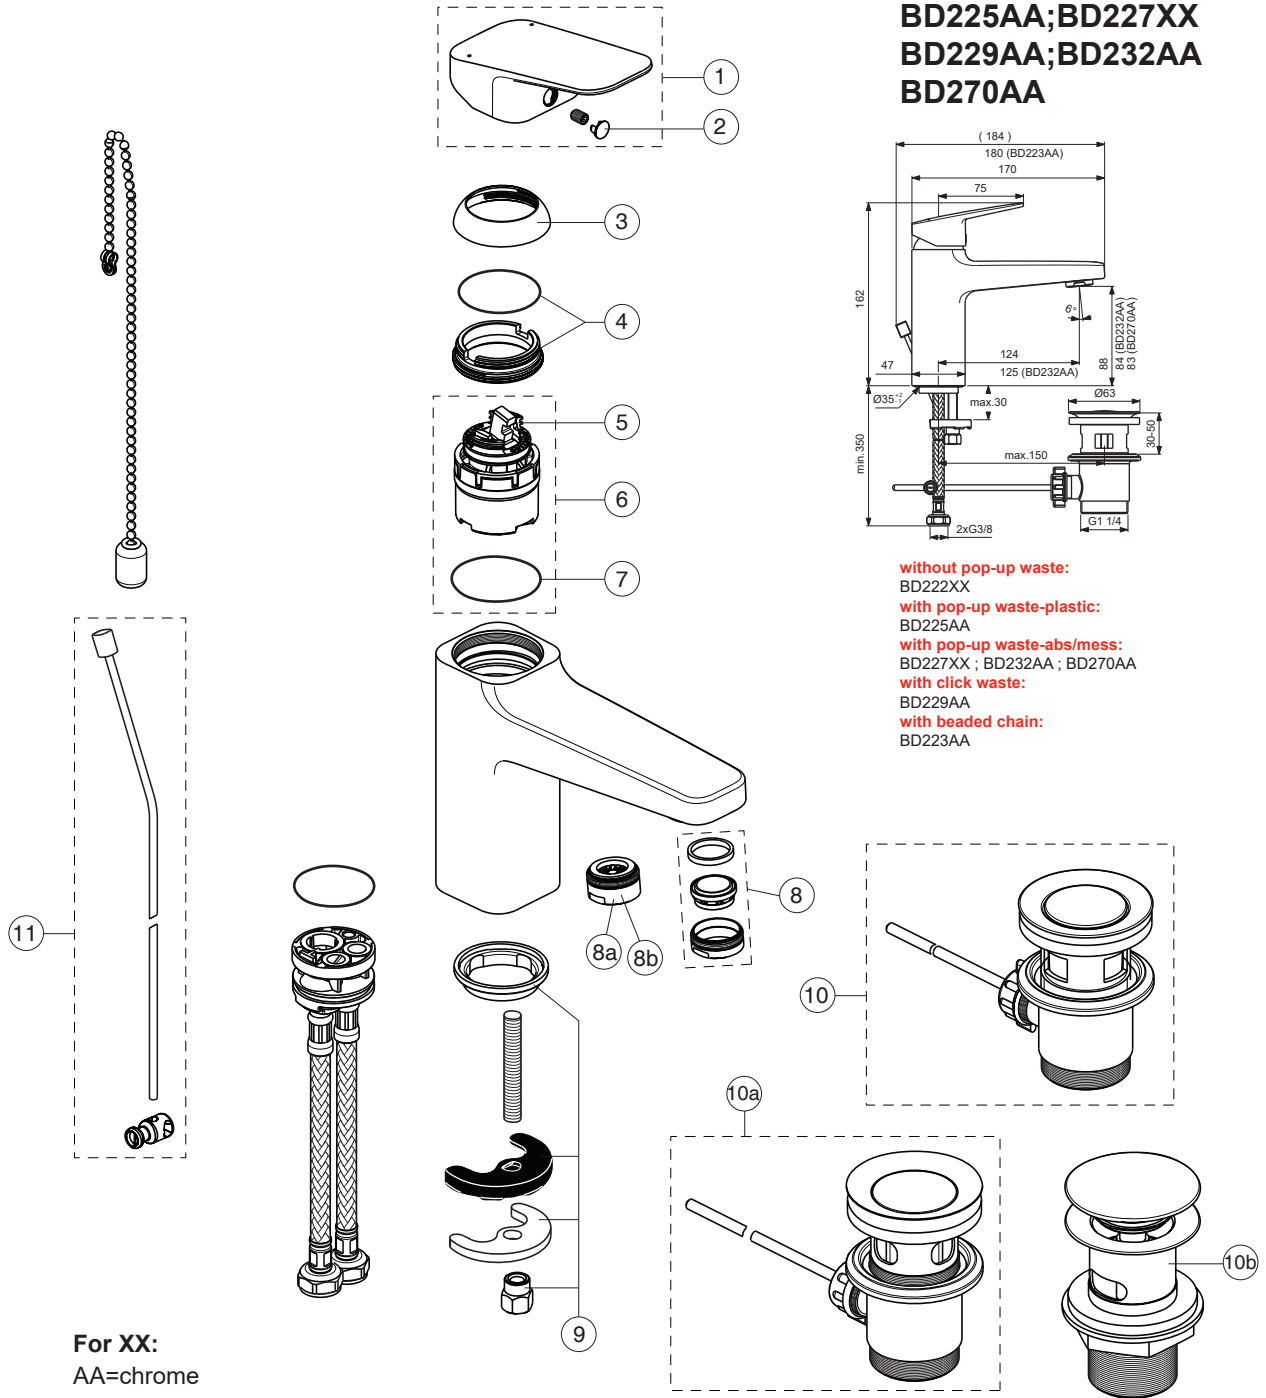

CERAPLAN

Ideal Standard

Produced from: Jan.2024

BD222XX;BD223AA
BD225AA;BD227XX
BD229AA;BD232AA
BD270AA

without pop-up waste:
BD222XX
with pop-up waste-plastic:
BD225AA
with pop-up waste-abs/mess:
BD227XX ; BD232AA ; BD270AA
with click waste:
BD229AA
with beaded chain:
BD223AA

For XX:
AA=chrome
XG=silk black

Pos.	Signify	Spare parts-Nr.	Quantity	Pos.	Signify	Spare parts-Nr.	Quantity
1	Lever,w/logo	B961716XX	1 Set	10b	Click waste slotted	S8803XX	1 Pcs.
2	Cap decorative	B960473AA	1 Pcs.	10b	Click waste plastic	B961705XX	1 Pcs.
3	Rosette M38x1.5	B961438XX	1 Pcs.	11	Pull-up rod-compl.	B961119AA	1 Set
4	Screw M4x1.5/M38x1.5	B961374NU	1 Set				
5	Hot limit stop	A861181NU	1 Pcs.				
6	Cartridge Ø38mm	A861156NU*	1 Pcs.				
7	O-Ring Ø38x2.5	E960059NU*	1 Set				
8	Perlator M24x1-A-5L/min	B961383XX	1 Pcs.				
	Perlator M24x1-3.8 L/min	B961946XX****	1 Pcs.				
8a	Casc.perlator M24x1-A	A960321XX**	1 Pcs.				
8b	Nozzle	A961625XX***	1 Pcs.				
9	Connecting set	A964520NU	1 Set				
10	Pop-up waste-plastic	B964550XX	1 Pcs.				
10a	Pop-up drain ass.	A962991XX	1 Pcs.				

** for BD270AA   ***for BD232AA   ****for BD229AA

*Universal set (not all parts needed)

12.2023