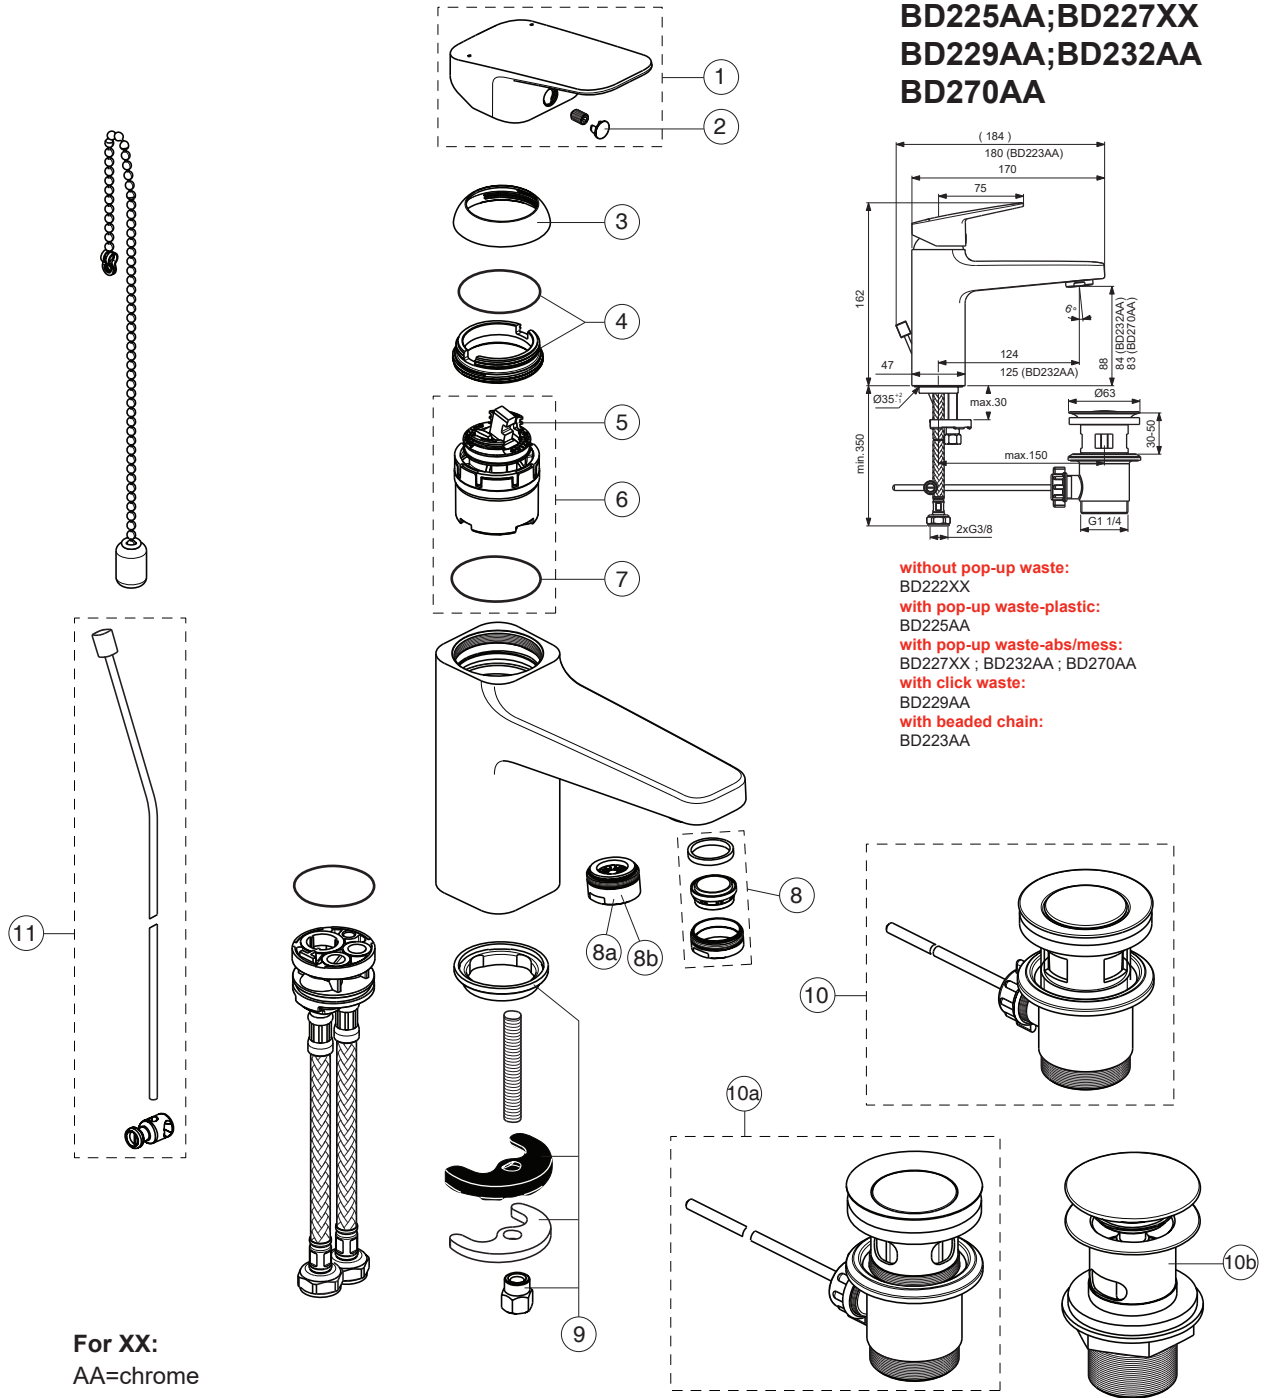

CERAPLAN

Ideal Standard

Produced from: Sept.2023

BD222XX;BD223AA
BD225AA;BD227XX
BD229AA;BD232AA
BD270AA

without pop-up waste:
BD222XX
with pop-up waste-plastic:
BD225AA
with pop-up waste-abs/mess:
BD227XX ; BD232AA ; BD270AA
with click waste:
BD229AA
with beaded chain:
BD223AA

For XX:
AA=chrome
XG=silk black

Pos.	Signify	Spare parts-Nr.	Quantity	Pos.	Signify	Spare parts-Nr.	Quantity
1	Lever,w/logo	B961716XX	1 Set	10b	Click waste plastic	B961705XX	1 Pcs.
2	Cap decorative	B960473AA	1 Pcs.	11	Pull-up rod-compl.	B961119AA	1 Set
3	Rosette M38x1.5	B961438XX	1 Pcs.				
4	Screw M4x1.5/M38x1.5	B961374NU	1 Set				
5	Hot limit stop	A861181NU	1 Pcs.				
6	Cartridge Ø38mm	A861156NU*	1 Pcs.				
7	O-Ring Ø38x2.5	E960059NU*	1 Set				
8	Perlator M24x1-A - 5l/min	B961383XX	1 Pcs.				
8a	Casc. perlator M24x1-A	A960321XX**	1 Pcs.				
8b	Nozzle	A961625XX***	1 Pcs.				
9	Connecting set	A964520NU	1 Set				
10	Pop-up waste-plastic	B964550XX	1 Pcs.				
10a	Pop-up drain ass.	A962991XX	1 Pcs.				
10b	Click waste slotted	S8803XX	1 Pcs.				

** for BD270AA ***for BD232AA

*Universal set (not all parts needed)

09.2023