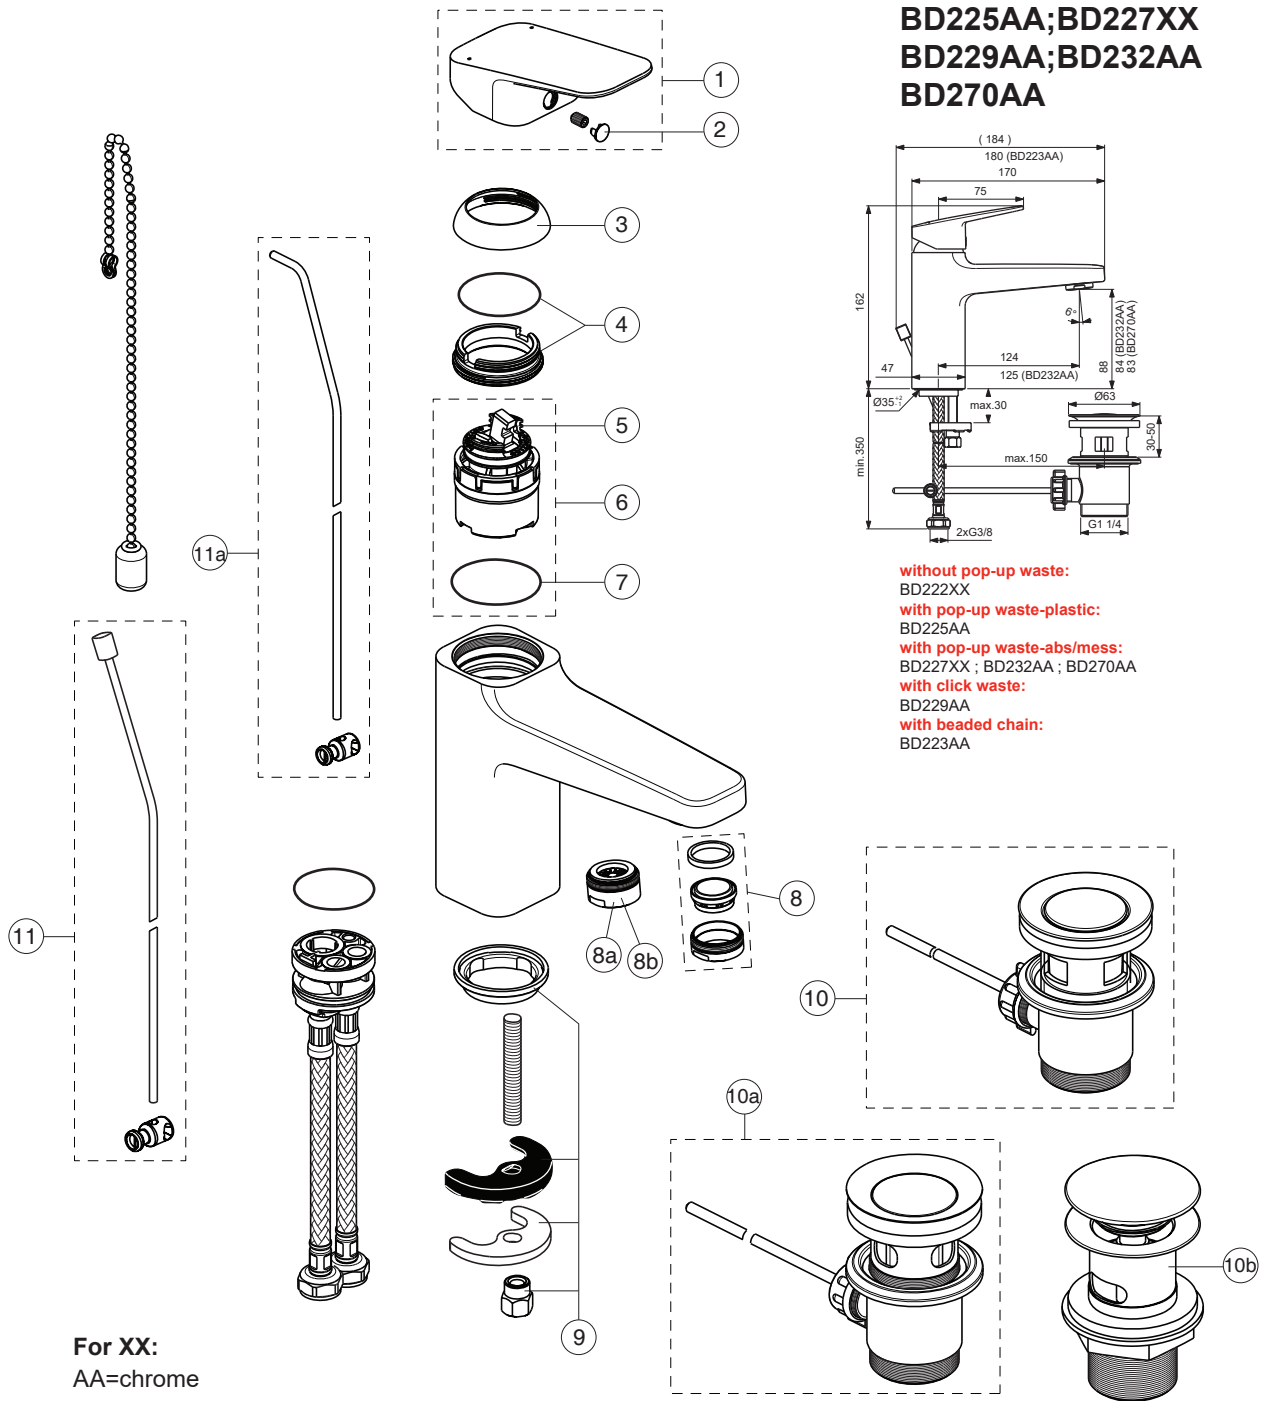

CERAPLAN

Ideal Standard

Produced from: June 2024

**BD222XX;BD223AA**  
**BD225AA;BD227XX**  
**BD229AA;BD232AA**  
**BD270AA**

**For XX:**  
 AA=chrome  
 XG=silk black

Pos.	Signify	Spare parts-Nr.	Quantity	Pos.	Signify	Spare parts-Nr.	Quantity
1	Lever,w/logo	B961716XX	1 Set	10b	Click waste slotted	S8803XX	1 Pcs.
2	Cap decorative	B960473AA	1 Pcs.	10b	Click waste plastic	B961705XX	1 Pcs.
3	Rosette M38x1.5	B961438XX	1 Pcs.	11	Pull-up rod-compl.	B961119AA	1 Set
4	Screw M4x1.5/M38x1.5	B961374NU	1 Set	11a	Pull-up rod-compl.	B960900A5	1 Set
5	Hot limit stop	A861181NU	1 Pcs.				
6	Cartridge Ø38mm	B961491NU*	1 Pcs.				
7	O-Ring Ø38x2.5	E960059NU*	1 Set				
8	Perlator M24x1-A-5L/min	B961383XX	1 Pcs.				
	Perlator M24x1-3.8 L/min	B961946XX	1 Pcs. ( for BD223AA ; BD225AA ; BD229AA )				
8a	Casc.perlator M24x1-A	A960321XX	1 Pcs. ( for BD270AA )				
8b	Nozzle	A961625XX	1 Pcs. ( for BD232AA )				
9	Connecting set	A964520NU	1 Set				
10	Pop-up waste-plastic	B964550XX	1 Pcs. ( for BD225AA )				
10a	Pop-up waste-abs/mess	B960853XX	1 Pcs. ( for BD227XX ; BD232AA ; BD270AA )				

**For XX:**  
 AA=chrome  
 XG=silk black

Pos.	Signify	Spare parts-Nr.	Quantity	Pos.	Signify	Spare parts-Nr.	Quantity
1	Lever,w/logo	B961716XX	1 Set	10b	Click waste slotted	S8803XX	1 Pcs.
2	Cap decorative	B960473AA	1 Pcs.	10b	Click waste plastic	B961705XX	1 Pcs.
3	Rosette M38x1.5	B961438XX	1 Pcs.	11	Pull-up rod-compl.	B961119AA	1 Set
4	Screw M4x1.5/M38x1.5	B961374NU	1 Set				
5	Hot limit stop	A861181NU	1 Pcs.				
6	Cartridge Ø38mm	A861156NU*	1 Pcs.				
7	O-Ring Ø38x2.5	E960059NU*	1 Set				
8	Perlator M24x1-A-5L/min	B961383XX	1 Pcs.				
	Perlator M24x1-3.8 L/min	B961946XX****	1 Pcs.				
8a	Casc.perlator M24x1-A	A960321XX**	1 Pcs.				
8b	Nozzle	A961625XX***	1 Pcs.				
9	Connecting set	A964520NU	1 Set				
10	Pop-up waste-plastic	B964550XX	1 Pcs.				
10a	Pop-up drain ass.	A962991XX	1 Pcs.				