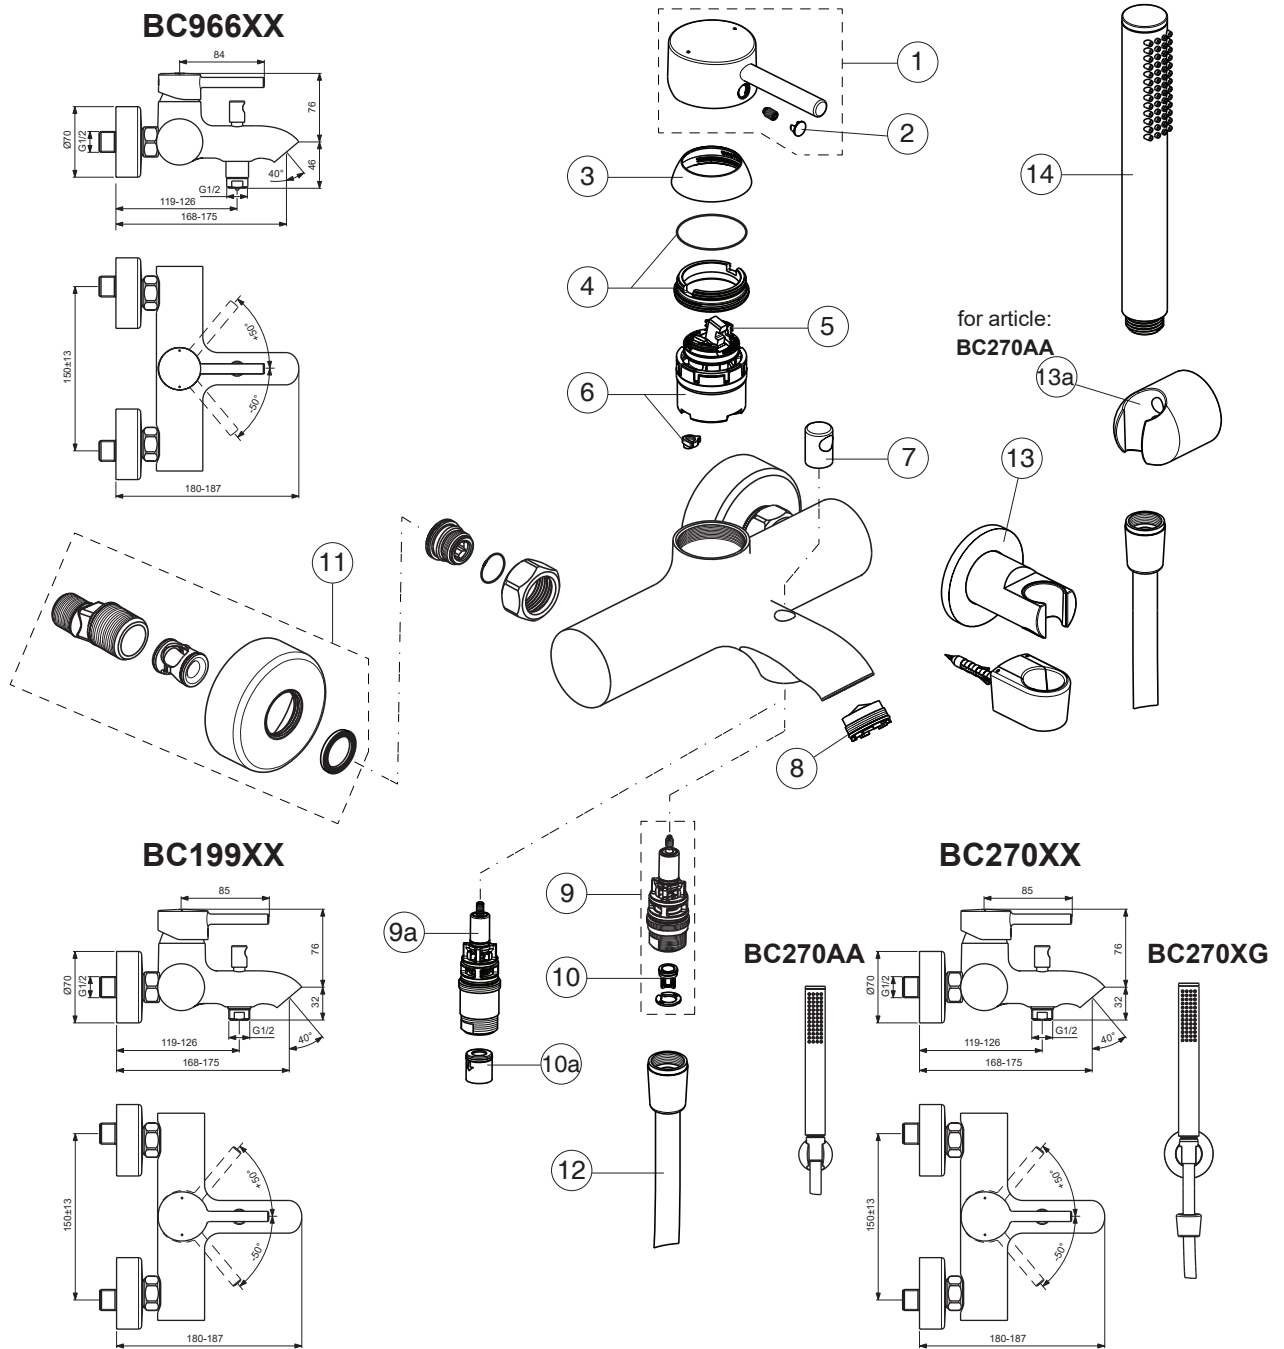

CERALINE

Ideal Standard

Produced from: Jan.2024

For XX=Coverage-Designate:

AA=chrome, XG=silk black
DX=matt white

For Instance:

B961521AA for chrome

Pos.	Signify	Spare parts-Nr.	Quantity	Pos.	Signify	Spare parts-Nr.	Quantity
1	Lever,w/logo-set	B961521XX	1 Pcs.	12	Sh.hose L1750mm-compl.	BE175XX	1 Pcs.
2	Cap decorative	B960473AA	1 Pcs.		Sh.hose L1500mm-compl.	BF150AA***	1 Pcs.
3	Cap M38x1.5	B961373XX	1 Pcs.	13	Wall bracket	BC806XX	1 Pcs.
4	Screw M41x1.5/M38x1.5	B961374NU	1 Pcs.	13a		B960096AA***	1 Pcs.
5	Hot limit stop	A861181NU	1 Pcs.	14	Handshower	BC774XX	1 Pcs.
6	Cartridge Ø38mm	A861156NU*	1 Pcs.				
7	Aerator cache M24x1-D	B960381NU	1 Pcs.				
	Aer.cache M24x1-5 l/min	A962079NU**	1 Pcs.				
8	Pull knob	B960486XX	1 Pcs.				
9	Diverter automatic	B960167XX	1 Pcs.				
9a	Diverter automatic	B960969XX**	1 Pcs.				
10	Rv-patrone	A960944NU	2 Pcs.				
10a	Non return valve	A960453NU**	1 Pcs.				
11	S-connection	B960241XX	1 Set				

*Universal set (not all parts needed)

** (for BC966AA)

*** (for BC270AA)

CERALINE

Ideal Standard

Produced from: Jan.2021

For XX=Coverage-Designate:

AA=chrome, XG=silk black
DX=matt white

For Instance:

B961521AA for chrome

Pos.	Signify	Spare parts-Nr.	Quantity	Pos.	Signify	Spare parts-Nr.	Quantity
1	Lever,w/logo-set	B961521XX	1 Pcs.	12	Sh.hose L1750mm-compl.	A4109XX	1 Pcs.
2	Cap decorative	B960473AA	1 Pcs.		Sh.hose L1500mm-compl.	B960604XX***	1 Pcs.
3	Cap M38x1.5	B961373XX	1 Pcs.	13	Wall bracket	BC806XX	1 Pcs.
4	Screw M41x1.5/M38x1.5	B961374NU	1 Pcs.	14	Handshower	BC774XX	1 Pcs.
5	Hot limit stop	A861181NU	1 Pcs.				
6	Cartridge Ø38mm	A861156NU*	1 Pcs.				
7	Aerator cache M24x1-D	B960381NU	1 Pcs.				
	Aer.cache M24x1-5 l/min	A962079NU**	1 Pcs.				
8	Pull knob	B960486XX	1 Pcs.				
9	Diverter automatic	B960167XX	1 Pcs.				
9a	Diverter automatic	B960969XX**	1 Pcs.				
10	Rv-patrone	A960944NU	2 Pcs.				
10a	Non return valve	A960453NU**	1 Pcs.				
11	S-connection	B960241XX	1 Set				