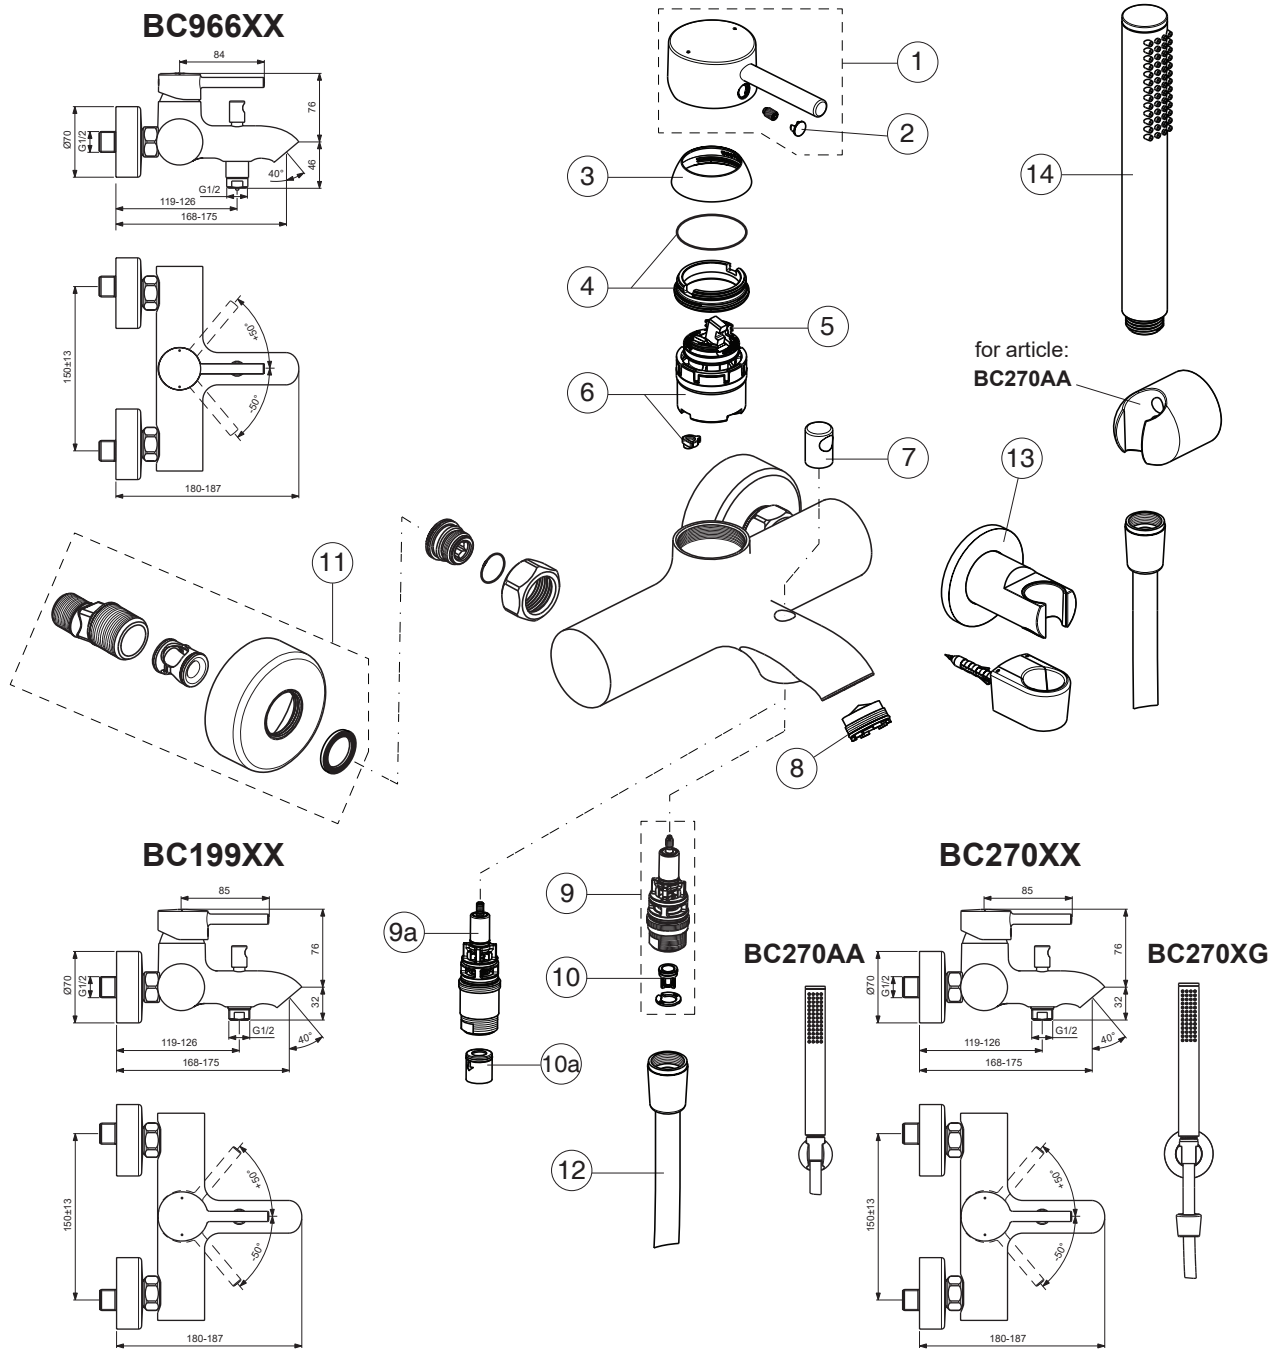

CERALINE

Ideal Standard

Produced from: Jan.2024

For XX=Coverage-Designate:

AA=chrome, XG=silk black
DX=matt white

For Instance:

B961521AA for chrome

Pos.	Signify	Spare parts-Nr.	Quantity	Pos.	Signify	Spare parts-Nr.	Quantity
1	Lever,w/logo-set	B961521XX	1 Pcs.	12	Sh.hose L1750mm-compl.	BE175XX	1 Pcs.
2	Cap decorative	B960473AA	1 Pcs.		Sh.hose L1500mm-compl.	BF150AA***	1 Pcs.
3	Cap M38x1.5	B961373XX	1 Pcs.	13	Wall bracket	BC806XX	1 Pcs.
4	Screw M41x1.5/M38x1.5	B961374NU	1 Pcs.	13a		B960096AA***	1 Pcs.
5	Hot limit stop	A861181NU	1 Pcs.	14	Handshower	BC774XX	1 Pcs.
6	Cartridge Ø38mm	A861156NU*	1 Pcs.				
7	Aerator cache M24x1-D	B960381NU	1 Pcs.				
	Aer.cache M24x1-5 l/min	A962079NU**	1 Pcs.				
8	Pull knob	B960486XX	1 Pcs.				
9	Diverter automatic	B960167XX	1 Pcs.				
9a	Diverter automatic	B960969XX**	1 Pcs.				
10	Rv-patrone	A960944NU	2 Pcs.				
10a	Non return valve	A960453NU**	1 Pcs.				
11	S-connection	B960241XX	1 Set				

*Universal set (not all parts needed)

** (for BC966AA)

*** (for BC270AA)

CERALINE

Ideal Standard

Produced from: Jan.2021

For XX=Coverage-Designate:

AA=chrome, XG=silk black
DX=matt white

For Instance:

B961521AA for chrome

Pos.	Signify	Spare parts-Nr.	Quantity	Pos.	Signify	Spare parts-Nr.	Quantity
1	Lever,w/logo-set	B961521XX	1 Pcs.	12	Sh.hose L1750mm-compl.	A4109XX	1 Pcs.
2	Cap decorative	B960473AA	1 Pcs.		Sh.hose L1500mm-compl.	B960604XX***	1 Pcs.
3	Cap M38x1.5	B961373XX	1 Pcs.	13	Wall bracket	BC806XX	1 Pcs.
4	Screw M41x1.5/M38x1.5	B961374NU	1 Pcs.	14	Handshower	BC774XX	1 Pcs.
5	Hot limit stop	A861181NU	1 Pcs.				
6	Cartridge Ø38mm	A861156NU*	1 Pcs.				
7	Aerator cache M24x1-D	B960381NU	1 Pcs.				
	Aer.cache M24x1-5 l/min	A962079NU**	1 Pcs.				
8	Pull knob	B960486XX	1 Pcs.				
9	Diverter automatic	B960167XX	1 Pcs.				
9a	Diverter automatic	B960969XX**	1 Pcs.				
10	Rv-patrone	A960944NU	2 Pcs.				
10a	Non return valve	A960453NU**	1 Pcs.				
11	S-connection	B960241XX	1 Set				