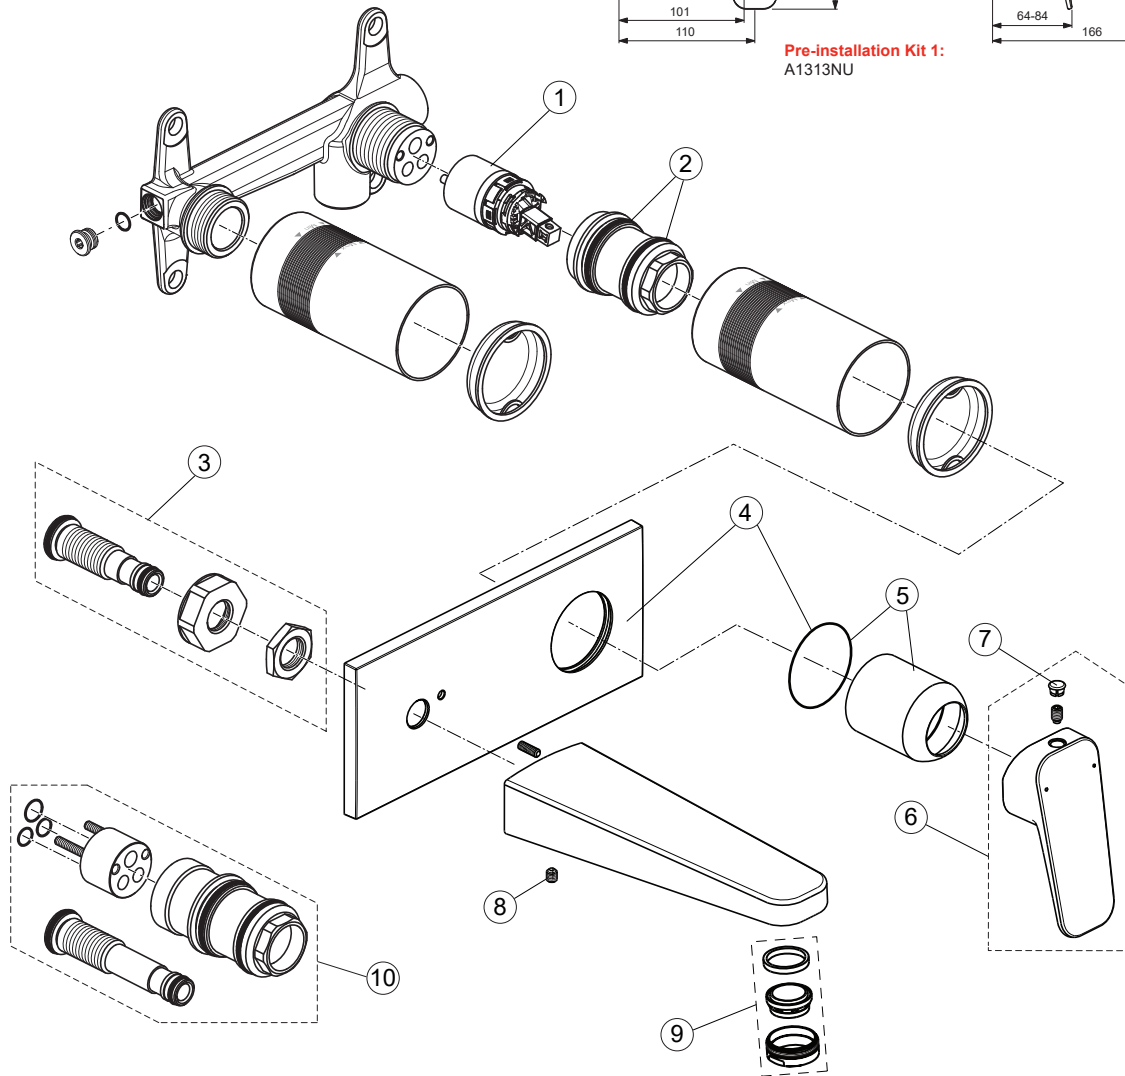

CERAPLAN

Ideal Standard

Produced from: June 2024

BD244XX

Pre-installation Kit 1:
A1313NU

For XX:
AA=chrome
XG=silk black

Pos.	Signify	Spare parts-Nr.	Quantity	Pos.	Signify	Spare parts-Nr.	Quantity
1	Cartridge Ø28mm	A861397NU*	1 Set				
2	O-Ring Ø32x2	A961793NU	2 Pcs.				
3	Connector nipple-compl.	A861422NU	1 Set				
4	Escutcheon with O-Ring	A861423XX	1 Set				
5	Cover cap with O-Ring	B961730XX	1 Set				
6	Lever, w/logo-set	B961722XX	1 Set				
7	Block cap	A961157XX	1 Pcs.				
8	Screw M5x8	A963309NU*	3 Pcs.				
9	Perlator M24x1-3.8 L/min	B961946XX	1 Pcs.				
10	Extension kit 20mm longer	A861428NU	1 Set				

*Universal set (not all parts needed)

CERAPLAN

Ideal Standard

Produced from: Aug.2022

BD244XX

For XX:
AA=chrome
XG=silk black

Pos.	Signify	Spare parts-Nr.	Quantity	Pos.	Signify	Spare parts-Nr.	Quantity
1	Cartridge Ø28mm	A861397NU*	1 Set				
2	O-Ring Ø32x2	A961793NU	2 Pcs.				
3	Connector nipple-compl.	A861422NU	1 Set				
4	Escutcheon with O-Ring	A861423XX	1 Set				
5	Cover cap with O-Ring	B961730XX	1 Set				
6	Lever,w/logo-set	B961722XX	1 Set				
7	Block cap	A961157XX	1 Pcs.				
8	Screw M5x8	A963309NU*	3 Pcs.				
9	Aerator M24x1-5 l/min	B961383XX	1 Pcs.				
10	Extension kit 20mm longer	A861428NU	1 Set				

*Universal set (not all parts needed)