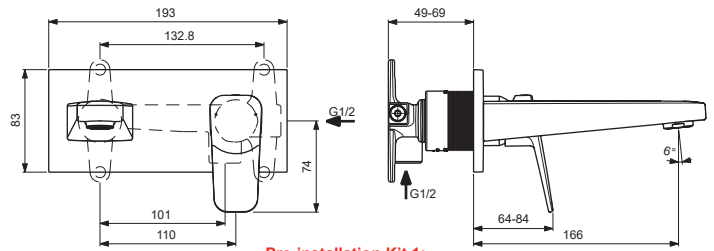

CERAPLAN

Ideal Standard

Produced from: June 2024

BD244XX

Pre-installation Kit 1:
A1313NU

For XX:
AA=chrome
XG=silk black

Pos.	Signify	Spare parts-Nr.	Quantity	Pos.	Signify	Spare parts-Nr.	Quantity
1	Cartridge Ø28mm	A861397NU*	1 Set				
2	O-Ring Ø32x2	A961793NU	2 Pcs.				
3	Connector nipple-compl.	A861422NU	1 Set				
4	Escutcheon with O-Ring	A861423XX	1 Set				
5	Cover cap with O-Ring	B961730XX	1 Set				
6	Lever, w/logo-set	B961722XX	1 Set				
7	Block cap	A961157XX	1 Pcs.				
8	Screw M5x8	A963309NU*	3 Pcs.				
9	Perlator M24x1-3.8 L/min	B961946XX	1 Pcs.				
10	Extension kit 20mm longer	A861428NU	1 Set				

*Universal set (not all parts needed)

CERAPLAN

Ideal Standard

Produced from: Aug.2022

BD244XX

For XX:
AA=chrome
XG=silk black

Pos.	Signify	Spare parts-Nr.	Quantity	Pos.	Signify	Spare parts-Nr.	Quantity
1	Cartridge Ø28mm	A861397NU*	1 Set				
2	O-Ring Ø32x2	A961793NU	2 Pcs.				
3	Connector nipple-compl.	A861422NU	1 Set				
4	Escutcheon with O-Ring	A861423XX	1 Set				
5	Cover cap with O-Ring	B961730XX	1 Set				
6	Lever,w/logo-set	B961722XX	1 Set				
7	Block cap	A961157XX	1 Pcs.				
8	Screw M5x8	A963309NU*	3 Pcs.				
9	Aerator M24x1-5 l/min	B961383XX	1 Pcs.				
10	Extension kit 20mm longer	A861428NU	1 Set				