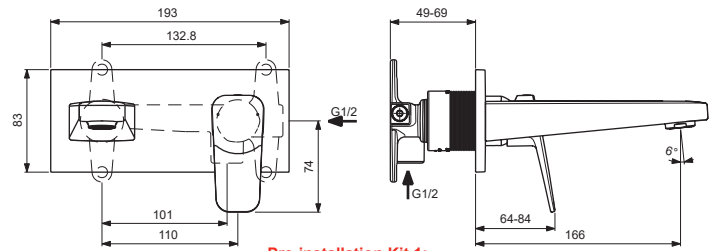

CERAPLAN

Ideal Standard

Produced from: June 2024

BD244XX

Pre-installation Kit 1:
A1313NU

For XX:
AA=chrome
XG=silk black

Pos.	Signify	Spare parts-Nr.	Quantity	Pos.	Signify	Spare parts-Nr.	Quantity
1	Cartridge Ø28mm	A861397NU*	1 Set				
2	O-Ring Ø32x2	A961793NU	2 Pcs.				
3	Connector nipple-compl.	A861422NU	1 Set				
4	Escutcheon with O-Ring	A861423XX	1 Set				
5	Cover cap with O-Ring	B961730XX	1 Set				
6	Lever, w/logo-set	B961722XX	1 Set				
7	Block cap	A961157XX	1 Pcs.				
8	Screw M5x8	A963309NU*	3 Pcs.				
9	Perlator M24x1-3.8 L/min	B961946XX	1 Pcs.				
10	Extension kit 20mm longer	A861428NU	1 Set				

*Universal set (not all parts needed)

CERAPLAN

Ideal Standard

Produced from: Aug.2022

BD244XX

For XX:
AA=chrome
XG=silk black

Pos.	Signify	Spare parts-Nr.	Quantity	Pos.	Signify	Spare parts-Nr.	Quantity
1	Cartridge Ø28mm	A861397NU*	1 Set				
2	O-Ring Ø32x2	A961793NU	2 Pcs.				
3	Connector nipple-compl.	A861422NU	1 Set				
4	Escutcheon with O-Ring	A861423XX	1 Set				
5	Cover cap with O-Ring	B961730XX	1 Set				
6	Lever,w/logo-set	B961722XX	1 Set				
7	Block cap	A961157XX	1 Pcs.				
8	Screw M5x8	A963309NU*	3 Pcs.				
9	Aerator M24x1-5 l/min	B961383XX	1 Pcs.				
10	Extension kit 20mm longer	A861428NU	1 Set				