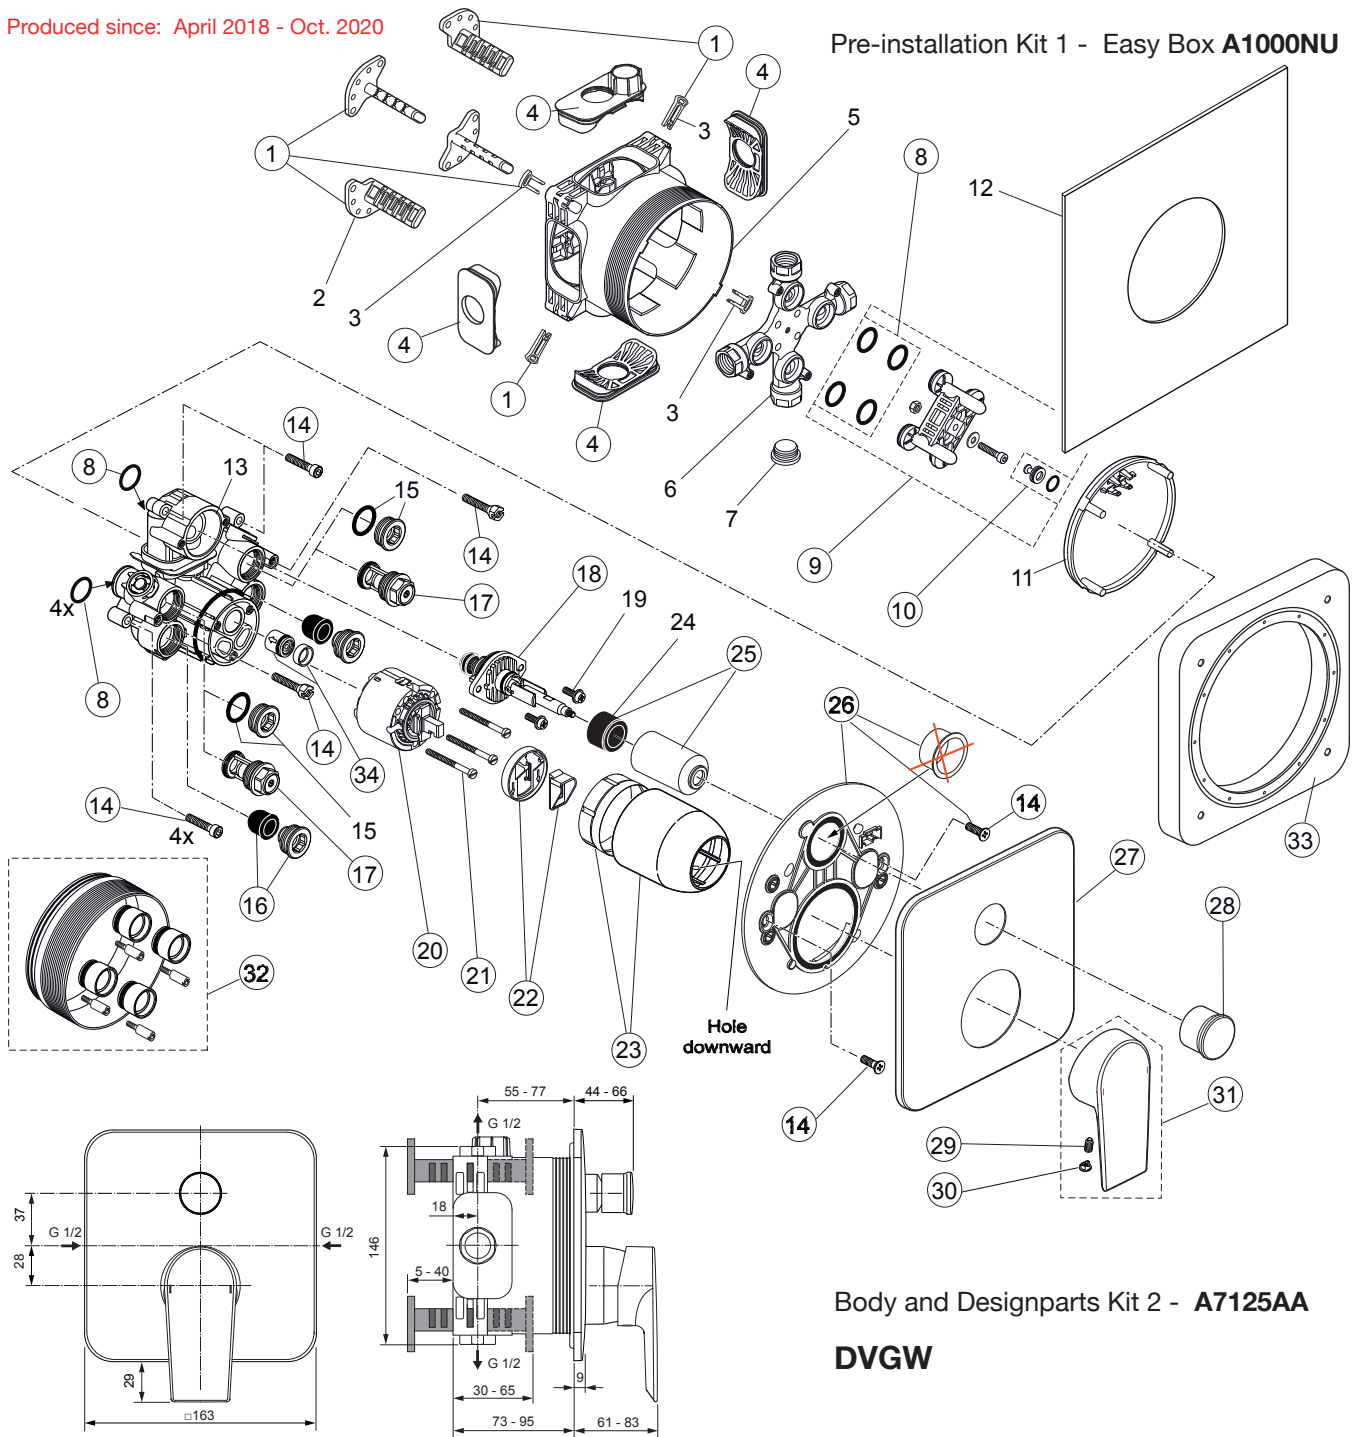

Produced since: April 2018 - Oct. 2020

Pre-installation Kit 1 - Easy Box A1000NU

Body and Designparts Kit 2 - A7125AA

DVGW

Pos.	Description	Part-Number	Qty.	Pos.	Description	Part-Number	Qty.
1	Install. depth adjust. + pos.3	A 963 131 NU	1 Set	19	Screw M4x12		
2	Depth adjustment device			20	Cartridge with pos.22	A 960 500 NU	1 Set
3	Adjustment lock (contained in pos. 1)			21	Cylindrical screw M4x41,7	A 963 335 NU	3 pcs
4	Side sealing	A 963 132 NU	1 Set	22	ECO-kit	A 860 700 NU	1 Set
5	Built-in box			23	Cover + clamping + O-ring	A 960 893 AA	1 Set
6	Multi-way body			24	Adapter rubber		
7	Plug G1/2			25	Cover / Cap for diverter	A 860 902 AA	1 pcs
8	O-ring Ø 17 x 2,5	A 963 143 NU	1 Set	26	Escutcheon holder cpl.	A 860 897 NU	1 Set
9	Flushing device cpl.	A 963 146 NU	1 Set	27	Escutcheon B/S plane	A 860 900 AA	1 pcs
10	Plug with o-ring Ø 12x1,5	A 963 147 NU	1 pcs	28	Pull knob	A 860 901 AA	1 pcs
11	Cover for built-in box			29	Thread pin M5x10 DIN915	A 963 309 NU	1 pcs
12	Sealing fleece			30	Cap for handle	B 960 473 AA	1 pcs
13	Body Single lever			31	Lever cpl. with Logo ISI	A 861 020 AA	1 Set
14	Screw set complete	A 960 890 NU*	1 Set	32	Extension kit 20mm	A 960 704 NU	1 Set
15	Plug with o-ring				Extension kit 40mm	A 962 476 NU	1 Set
16	Low noise insert	A 960 891 NU	1 pcs	33	Distanzframe 20mm	A 6678 AA	1 Set
17	Stop valve	A 960 706 NU	2 pcs	34	Non-return valve + ring	A 962 866 NU	1 Set
18	Diverter complete	A 963 443 NU	1 pcs				