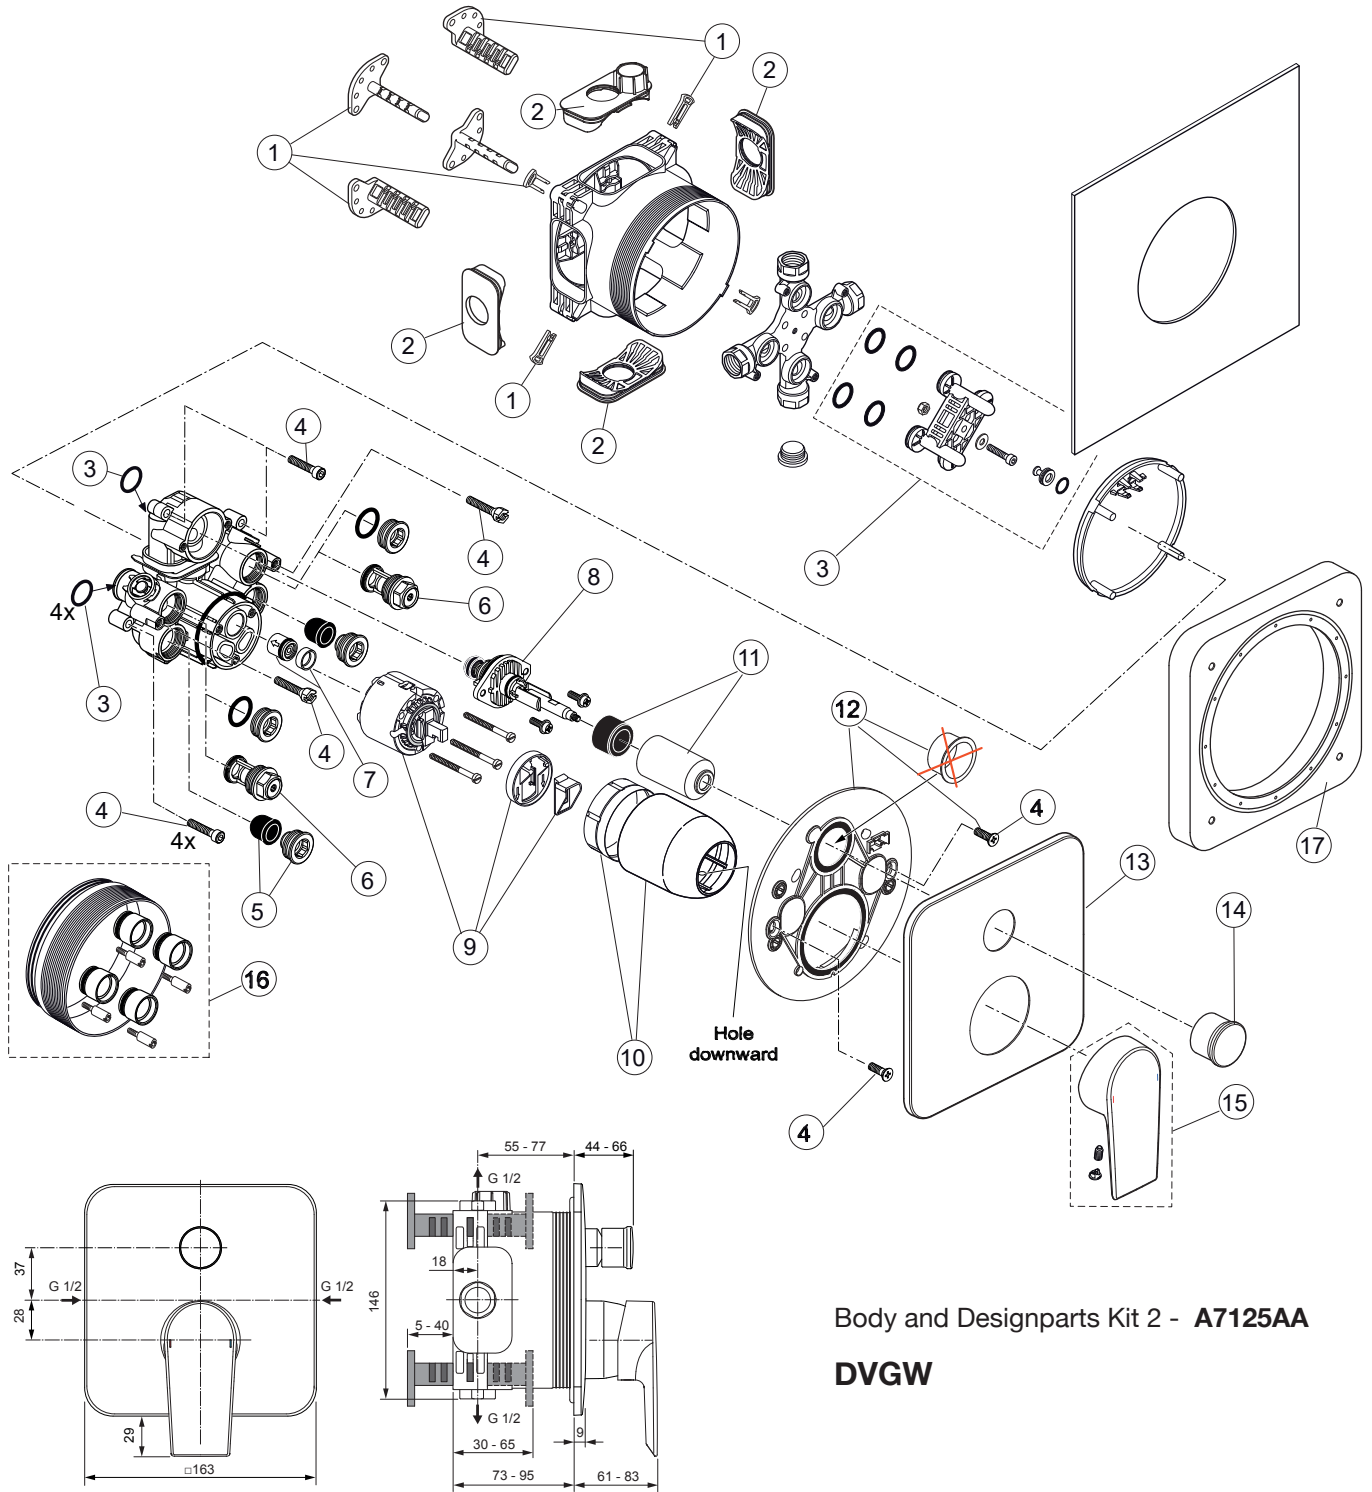

Produced since: Oct. 2020

Pre-installation Kit 1 - Easy Box **A1000NU**

Body and Designparts Kit 2 - **A7125AA**

DVGW

Pos.	Description	Part-Number	Qty.	Pos.	Description	Part-Number	Qty.
1	Install. depth adjust.	A 963 131 NU	1 Set	13	Escutcheon B/S plane	A 860 900 AA	1 pcs
2	Side sealing	A 963 132 NU	1 Set	14	Pull knob	A 860 901 AA	1 pcs
3	Flushing device cpl.	A 963 146 NU	1 Set	15	Lever cpl. with Logo ISI	A 861 020 AA	1 Set
4	Screw set complete	A 960 890 NU*	1 Set	16	Extension kit 20mm	A 960 704 NU	1 Set
5	Low noise insert	A 960 891 NU	1 pcs	17	Extension kit 40mm	A 962 476 NU	1 Set
6	Stop valve	A 960 706 NU	2 pcs		Distanzframe 20mm	A 6678 AA	1 Set
7	Non-return valve + ring	A 962 866 NU	1 Set	*Universal set (not all parts needed)			
8	Diverter complete	A 963 443 NU	1 pcs				
9	Cartridge with ECO-kit	A 960 500 NU	1 Set				
10	Cover + clamping + O-ring	A 960 893 AA	1 Set				
11	Cover / Cap for diverter	A 860 902 AA	1 pcs				
12	Escutcheon holder cpl.	A 860 897 NU	1 Set