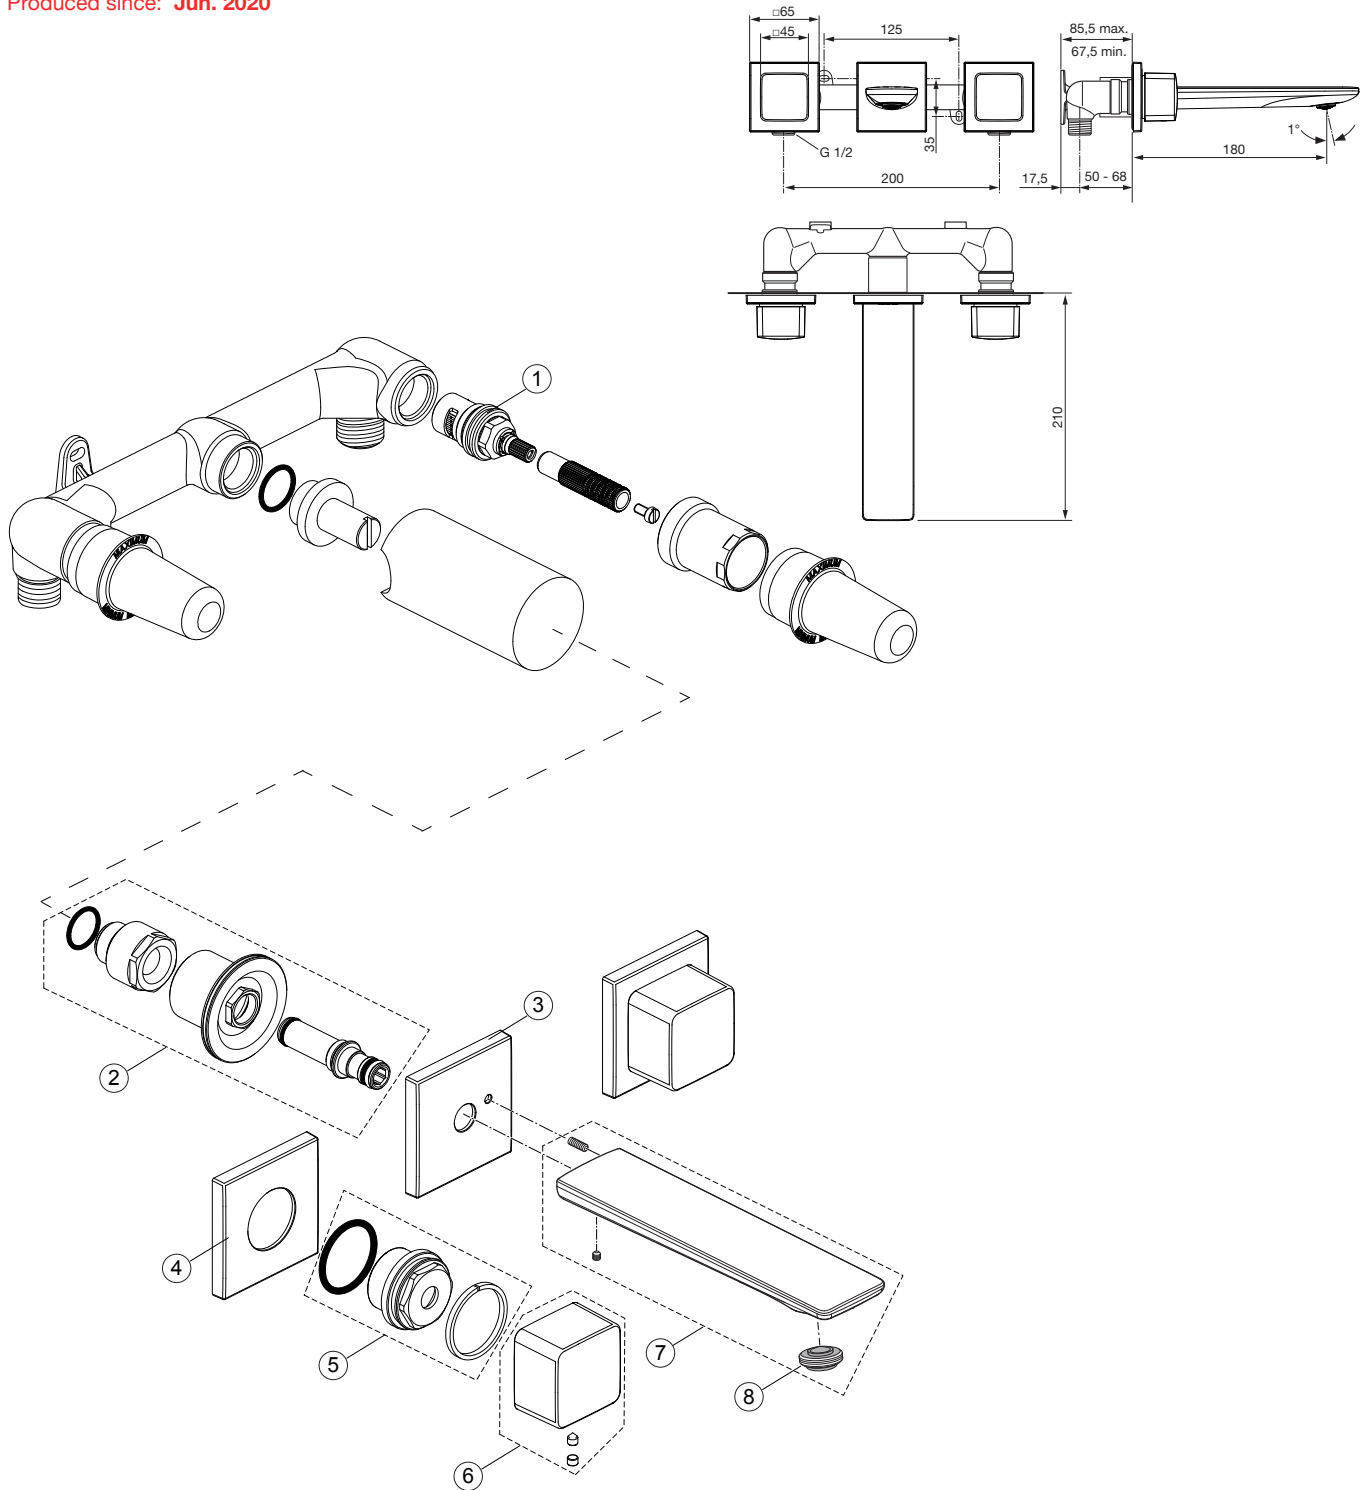

Produced since: Jun. 2020

Replace XX with the appropriate finish code

Chrome = AA Silver Storm = GN Gold = A2 Magnetic Grey = A5

Example spare part order:

A 861 423 AA in Chrome

Pos.	Description	Part-Number	Qty.	Pos.	Description	Part-Number	Qty.
1a	Cartridge G1/2 90° cold	A 861 244 NU*	1 Set				
1b	Cartridge G1/2 90° warm	A 861 243 NU*	1 Set				
2	Connector nipple cpl.	A 861 509 NU	1 Set				
3	Escutcheon spout	A 861 510 XX	1 Set				
4	Escutcheon Lever	A 861 511 XX	1 Set				
5	Connector nipple cpl.	A 861 512 XX	1 Set				
6	Lever cpl.	A 861 505 XX*	1 Set				
7	Spout cpl. 180mm	A 861 426 XX	1 Set				
8	Aerator M24x1 - 5ltr/min	A 861 418 NU	1 pcs				

**Universal set (not all parts needed)*