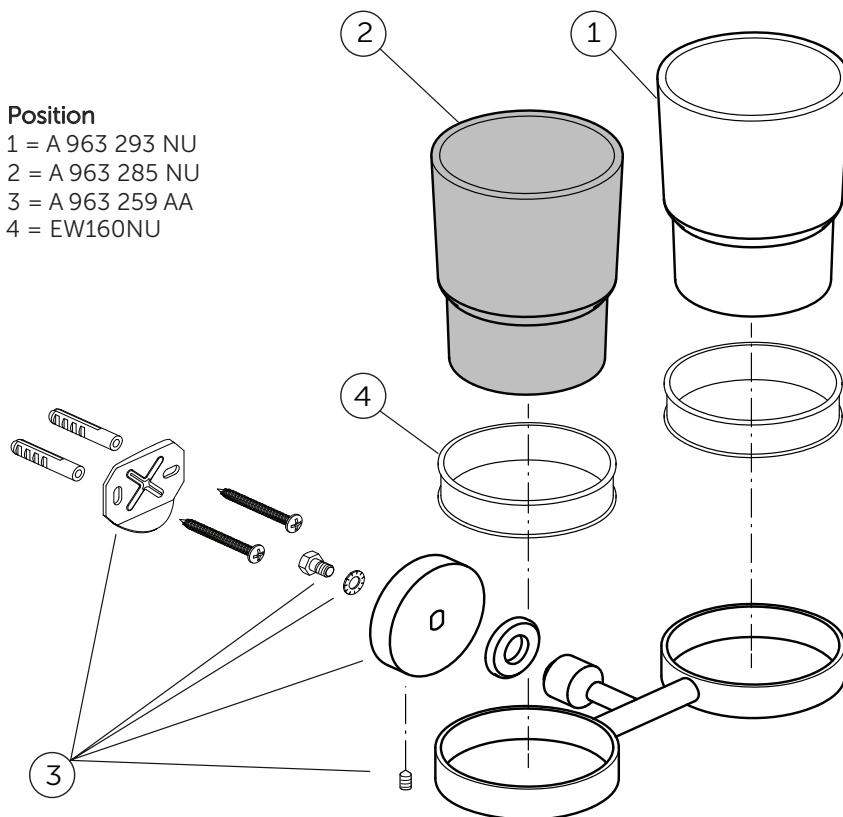

Ideal Standard

IOM

A 9237 AA, A 9238 AA

1115 / A866842
(+ A 865 612)

Position

- 1 = A 963 293 NU
- 2 = A 963 285 NU
- 3 = A 963 259 AA
- 4 = EW160NU

Ideal Standard International NV
Corporate Village - Gent Building
Da Vincilaan 2
1935 Zaventem
Belgium
www.idealstandardinternational.com