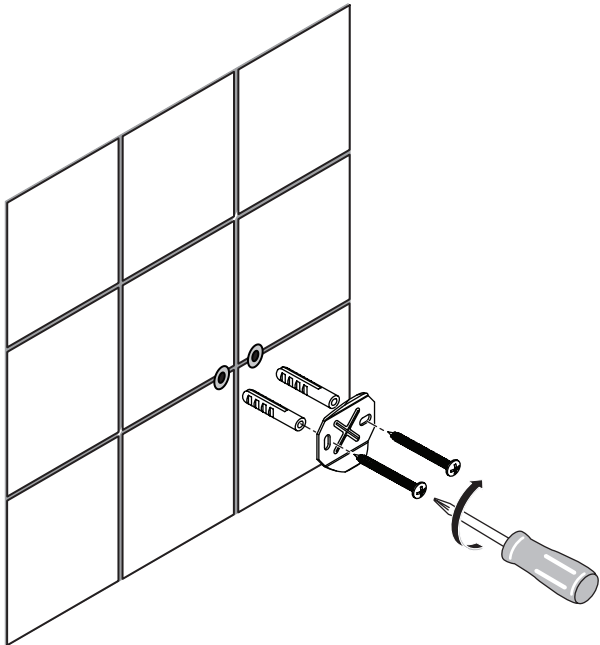

Ideal Standard

IOM

A 9237 AA, A 9238 AA

1115 / A866842
(+ A 865 612)

Position

- 1 = A 963 293 NU
- 2 = A 963 285 NU
- 3 = A 963 259 AA
- 4 = EW160NU

Ideal Standard International NV
Corporate Village - Gent Building
Da Vincilaan 2
1935 Zaventem
Belgium
www.idealstandardinternational.com