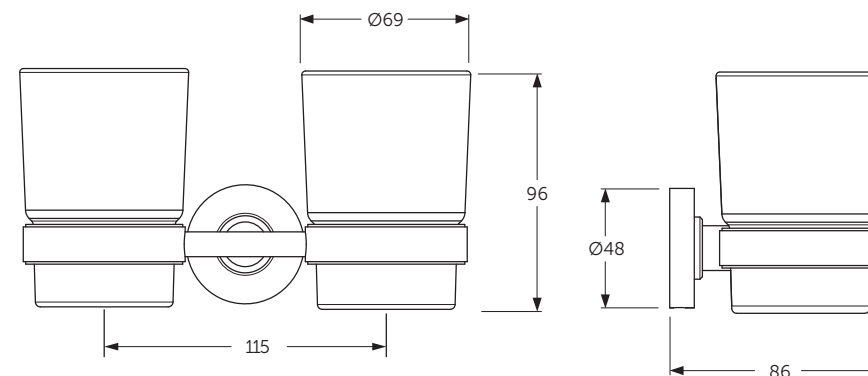

Ideal Standard

IOM

A 9237 AA, A 9238 AA

1115 / A866842
(+ A 865 612)

Position

- 1 = A 963 293 NU
- 2 = A 963 285 NU
- 3 = A 963 259 AA
- 4 = EW160NU

Ideal Standard International NV
Corporate Village - Gent Building
Da Vincilaan 2
1935 Zaventem
Belgium
www.idealstandardinternational.com