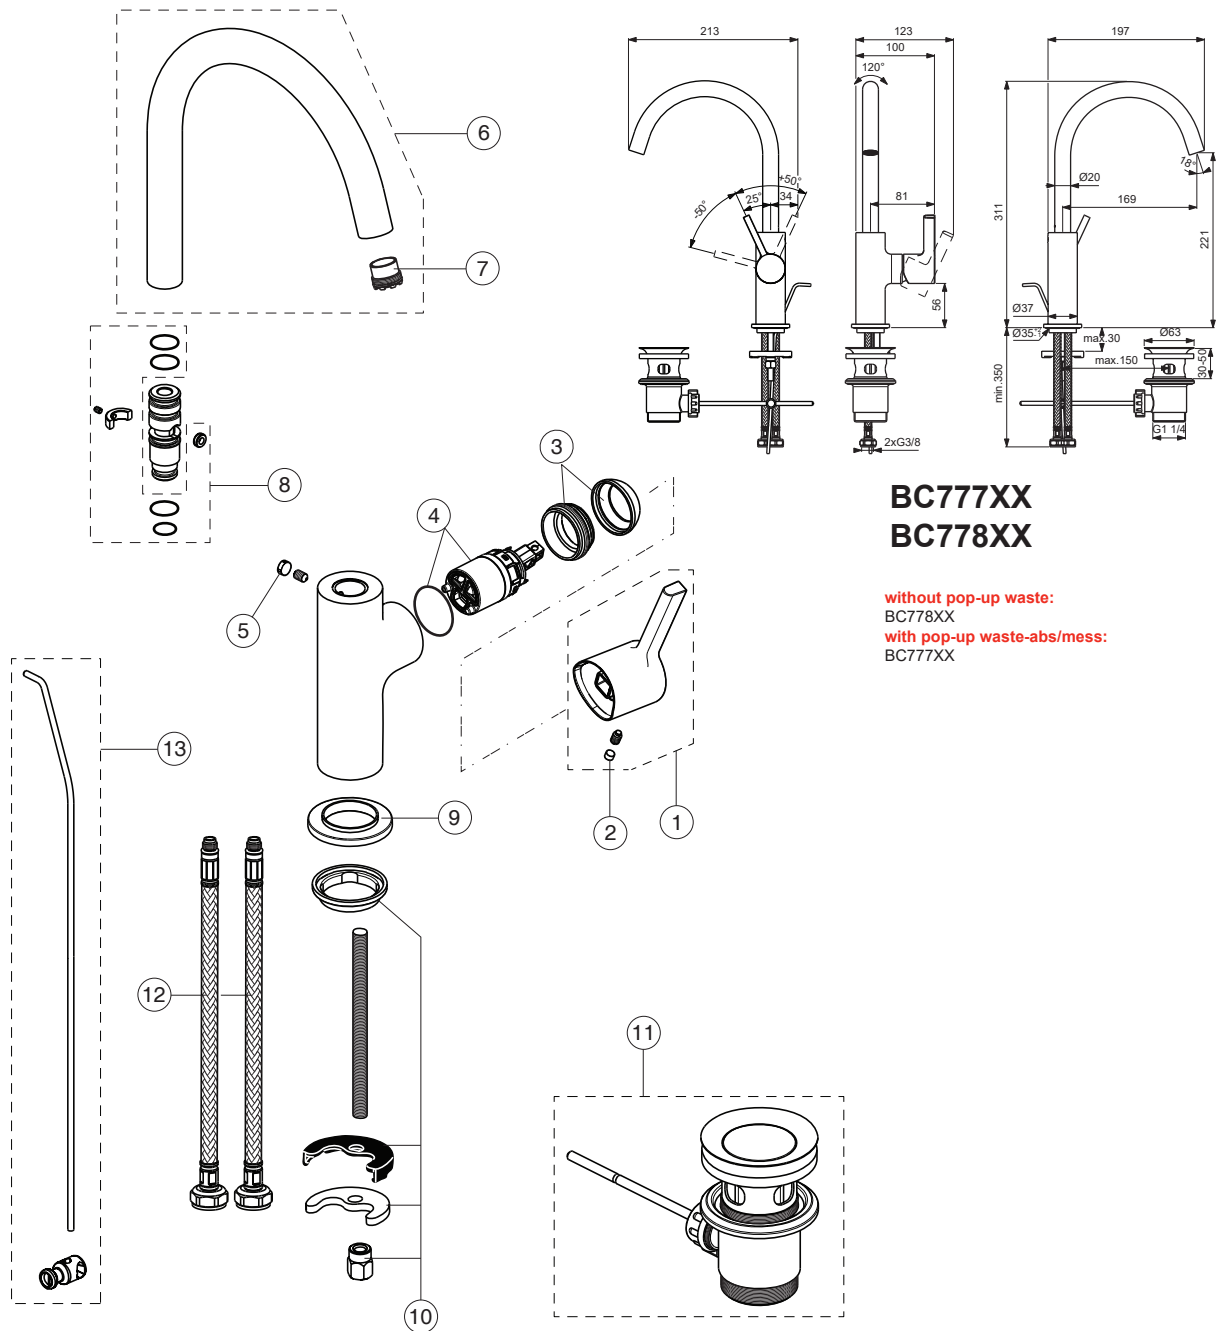

Ideal Standard

JOY

Produced from: August 2024

BC777XX
BC778XX

without pop-up waste:
BC778XX
with pop-up waste-abs/mess:
BC777XX

For XX=Coverage-Designate:

AA=chrome, GN=silver storm
A2=brushed gold, A5=magnetic grey

For Instance:

B961662AA for chrome

Pos.	Signify	Spare parts-Nr.	Quantity	Pos.	Signify	Spare parts-Nr.	Quantity
1	Lever-compl.	A861419XX	1 Set				
2	Rubber button	A963751NU	1 Pcs.				
3	Rosette+Screw M33X1.5	A861417XX	1 Pcs.				
4	Cartridge Ø28mm	A861397NU	1 Pcs.				
5	Rubber cap Ø8.1x3	B960583NU	1 Pcs.				
6	Tub.spout R170mm	B961662XX	1 Pcs.				
7	Aerator cache 5 l/min	A962708NU	1 Pcs.				
8	Sealing set for tub.spout	B961253NU	1 Pcs.				
9	Base cover	A861227XX	1 Pcs.				
10	Connecting set	A964520NU	1 Set				
11	Pop-up waste	A961230AA	1 Pcs.				
		B961800XX					
12	FI.hose G3/8-L425mm	A962370NU	1 Pcs.				
13	Pull-up rod-compl.	B960900XX	1 Set				

JOY

Ideal Standard

Produced from: June 2020

For XX=Coverage-Designate:

AA=chrome, GN=silver storm
A2=brushed gold, A5=magnetic grey

For Instance:

B961662AA for chrome

Pos.	Signify	Spare parts-Nr.	Quantity	Pos.	Signify	Spare parts-Nr.	Quantity
1	Lever-compl.	A861419XX	1 Set				
2	Rubber button	A963751NU	1 Pcs.				
3	Rosette+Screw M33X1.5	A861417XX	1 Pcs.				
4	Cartridge Ø28mm	A861397NU	1 Pcs.				
5	Rubber cap Ø8.1x3	B960583NU	1 Pcs.				
6	Tub.spout R170mm	B961662XX	1 Pcs.				
7	Aerator cache 5 l/min	A962708NU	1 Pcs.				
8	Sealing set for tub.spout	B961253NU	1 Pcs.				
9	Base cover	A861227XX	1 Pcs.				
10	Connecting set	A964520NU	1 Set				
11	Pop-up drain ass.	A961230XX	1 Pcs.				
12	Fl.hose G3/8-L425mm	A962370NU	1 Pcs.				
13	Pull-up rod-compl.	B960900XX	1 Set				