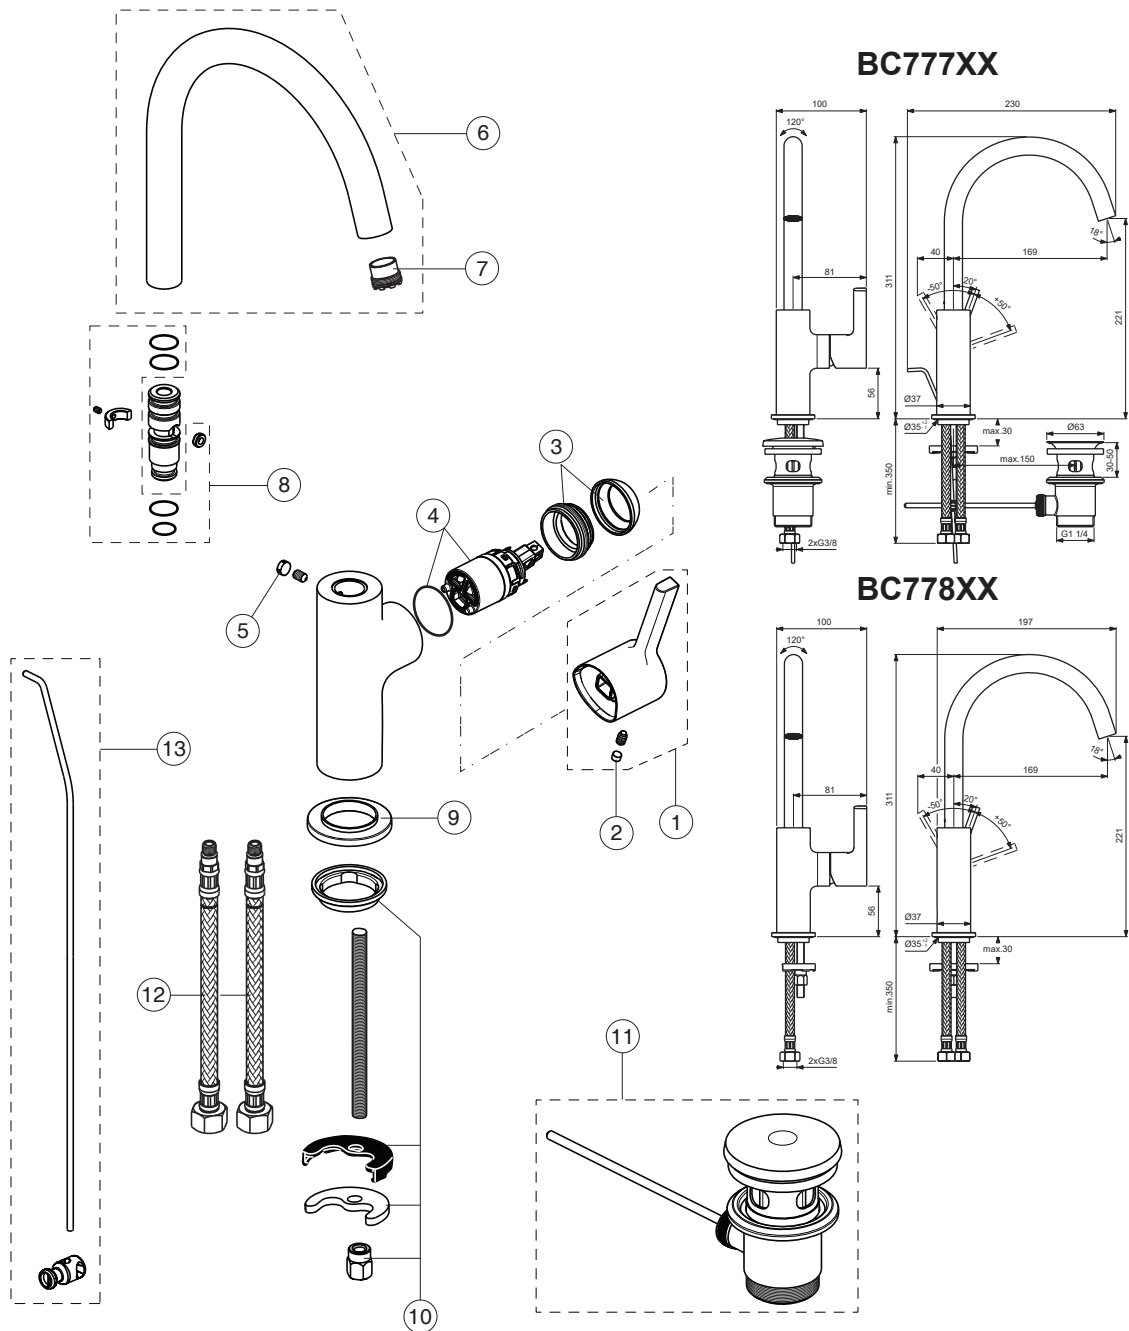

Ideal Standard

JOY

Produced from: August 2024

BC777XX
BC778XX

without pop-up waste:
BC778XX
with pop-up waste-abs/mess:
BC777XX

For XX=Coverage-Designate:

AA=chrome, GN=silver storm
A2=brushed gold, A5=magnetic grey

For Instance:

B961662AA for chrome

Pos.	Signify	Spare parts-Nr.	Quantity	Pos.	Signify	Spare parts-Nr.	Quantity
1	Lever-compl.	A861419XX	1 Set				
2	Rubber button	A963751NU	1 Pcs.				
3	Rosette+Screw M33X1.5	A861417XX	1 Pcs.				
4	Cartridge Ø28mm	A861397NU	1 Pcs.				
5	Rubber cap Ø8.1x3	B960583NU	1 Pcs.				
6	Tub.spout R170mm	B961662XX	1 Pcs.				
7	Aerator cache 5 l/min	A962708NU	1 Pcs.				
8	Sealing set for tub.spout	B961253NU	1 Pcs.				
9	Base cover	A861227XX	1 Pcs.				
10	Connecting set	A964520NU	1 Set				
11	Pop-up waste	A961230AA	1 Pcs.				
		B961800XX					
12	FI.hose G3/8-L425mm	A962370NU	1 Pcs.				
13	Pull-up rod-compl.	B960900XX	1 Set				

JOY

Ideal Standard

Produced from: June 2020

For XX=Coverage-Designate:

AA=chrome, GN=silver storm
A2=brushed gold, A5=magnetic grey

For Instance:

B961662AA for chrome

Pos.	Signify	Spare parts-Nr.	Quantity	Pos.	Signify	Spare parts-Nr.	Quantity
1	Lever-compl.	A861419XX	1 Set				
2	Rubber button	A963751NU	1 Pcs.				
3	Rosette+Screw M33X1.5	A861417XX	1 Pcs.				
4	Cartridge Ø28mm	A861397NU	1 Pcs.				
5	Rubber cap Ø8.1x3	B960583NU	1 Pcs.				
6	Tub.spout R170mm	B961662XX	1 Pcs.				
7	Aerator cache 5 l/min	A962708NU	1 Pcs.				
8	Sealing set for tub.spout	B961253NU	1 Pcs.				
9	Base cover	A861227XX	1 Pcs.				
10	Connecting set	A964520NU	1 Set				
11	Pop-up drain ass.	A961230XX	1 Pcs.				
12	Fl.hose G3/8-L425mm	A962370NU	1 Pcs.				
13	Pull-up rod-compl.	B960900XX	1 Set				