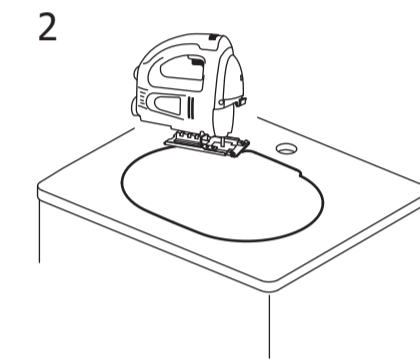

Ideal Standard

CONNECT 62cm OVAL COUNTERTOP BASIN

380

572

Connect  
62cm Countertop  
E5049 / EEEV39267  
ver. 3.0 09/23