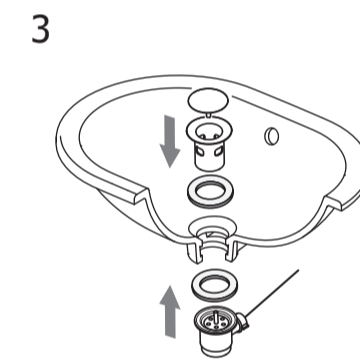

Ideal Standard

CONNECT 62cm OVAL COUNTERTOP BASIN

380

572

Connect  
62cm Countertop  
E5049 / EEEV39267  
ver. 3.0 09/23