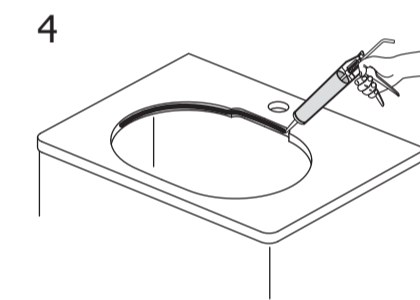

Ideal Standard

CONNECT 62cm OVAL COUNTERTOP BASIN

380

572

Connect  
62cm Countertop  
E5049 / EEEV39267  
ver. 3.0 09/23