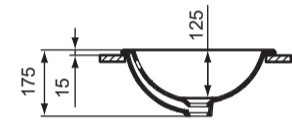

Ideal Standard

CONNECT 62cm OVAL COUNTERTOP BASIN

380

572

Connect  
62cm Countertop  
E5049 / EEEV39267  
ver. 3.0 09/23