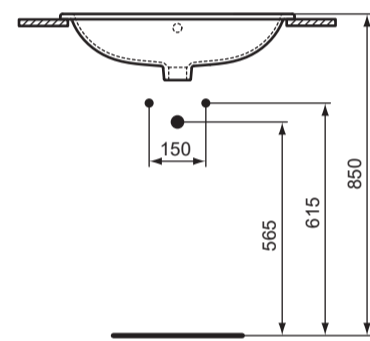

Ideal Standard

CONNECT 62cm OVAL COUNTERTOP BASIN

380

572

Connect  
62cm Countertop  
E5049 / EEEV39267  
ver. 3.0 09/23