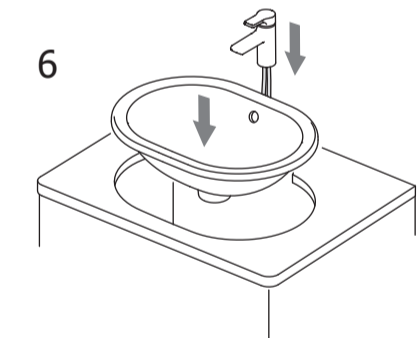

Ideal Standard

CONNECT 62cm OVAL COUNTERTOP BASIN

380

572

Connect  
62cm Countertop  
E5049 / EEEV39267  
ver. 3.0 09/23