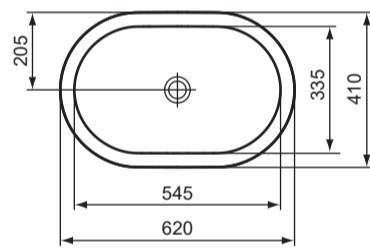

Ideal Standard

CONNECT 62cm OVAL COUNTERTOP BASIN

380

572

Connect  
62cm Countertop  
E5049 / EEEV39267  
ver. 3.0 09/23