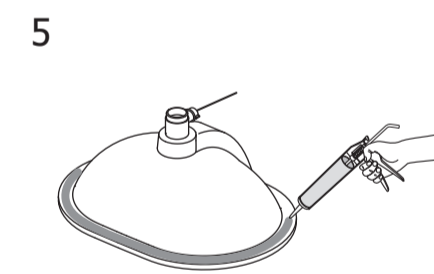

Ideal Standard

CONNECT 62cm OVAL COUNTERTOP BASIN

380

572

Connect  
62cm Countertop  
E5049 / EEEV39267  
ver. 3.0 09/23