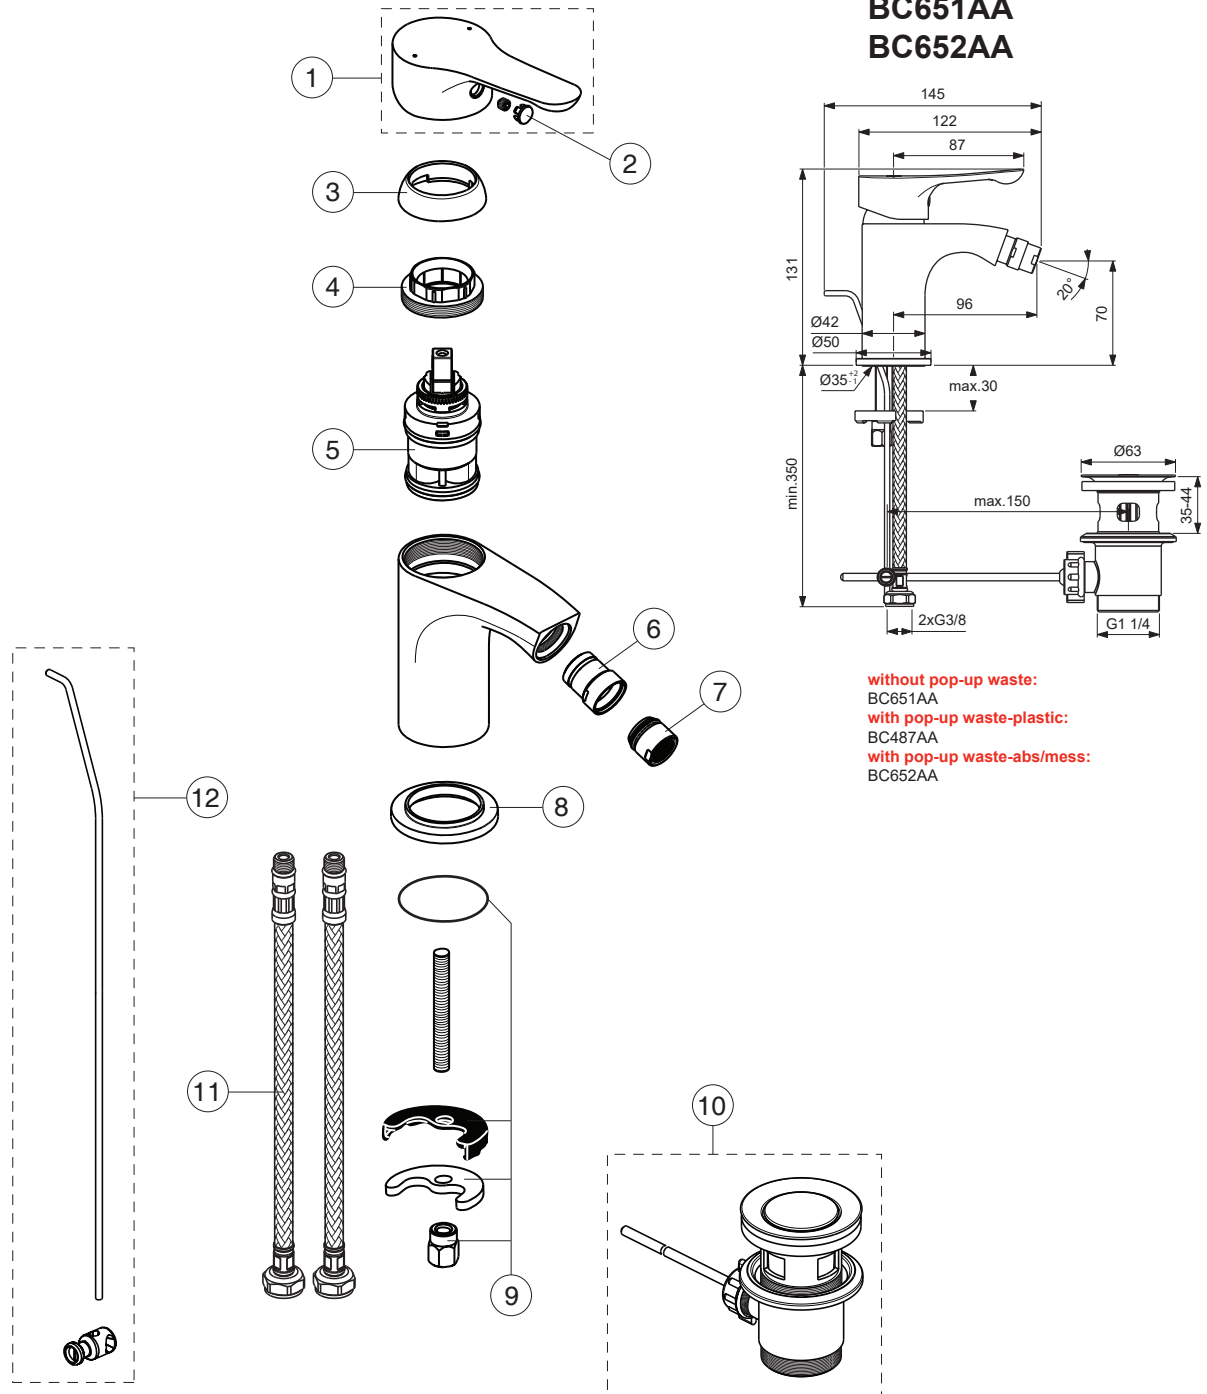

ALPHA

Ideal Standard

Produced from: June 2023

BC487AA
BC651AA
BC652AA

without pop-up waste:
BC651AA
with pop-up waste-plastic:
BC487AA
with pop-up waste-abs/mess:
BC652AA

Pos.	Signify	Spare parts-Nr.	Quantity	Pos.	Signify	Spare parts-Nr.	Quantity
1	Lever, w/logo-compl.	B961564AA	1 Set	12	Pop up waste-compl.	B960900AA	1 Set
2	Cap decorative	B964696NU	1 Pcs.				
3	Cap	B964697AA	1 Pcs.				
4	Screw M38x1.5	B961474NU	1 Pcs.				
5	Cartridge Ø35mm, w/click	B961476NU	1 Pcs.				
	Cartridge Ø35mm	B961475NU	1 Pcs. (for BC651AA)				
6	Ball joint M18x1	A960019AA	1 Pcs.				
7	Aerator M18x1	B964902AA	1 Pcs. (for BC487AA)				
	Aerator M18x1, 5l/min	A963369AA	1 Set				
8	Rosette decorative	B960712AA	1 Pcs.				
9	Connecting set	B964702NU	1 Set				
10	Pop-up waste-brass	B960853AA	1 Set				
	Pop-up waste-plastic	B964550AA	1 Set				
11	Fl.pexhose G3/8-L445mm	B960535NU	1 Pcs.