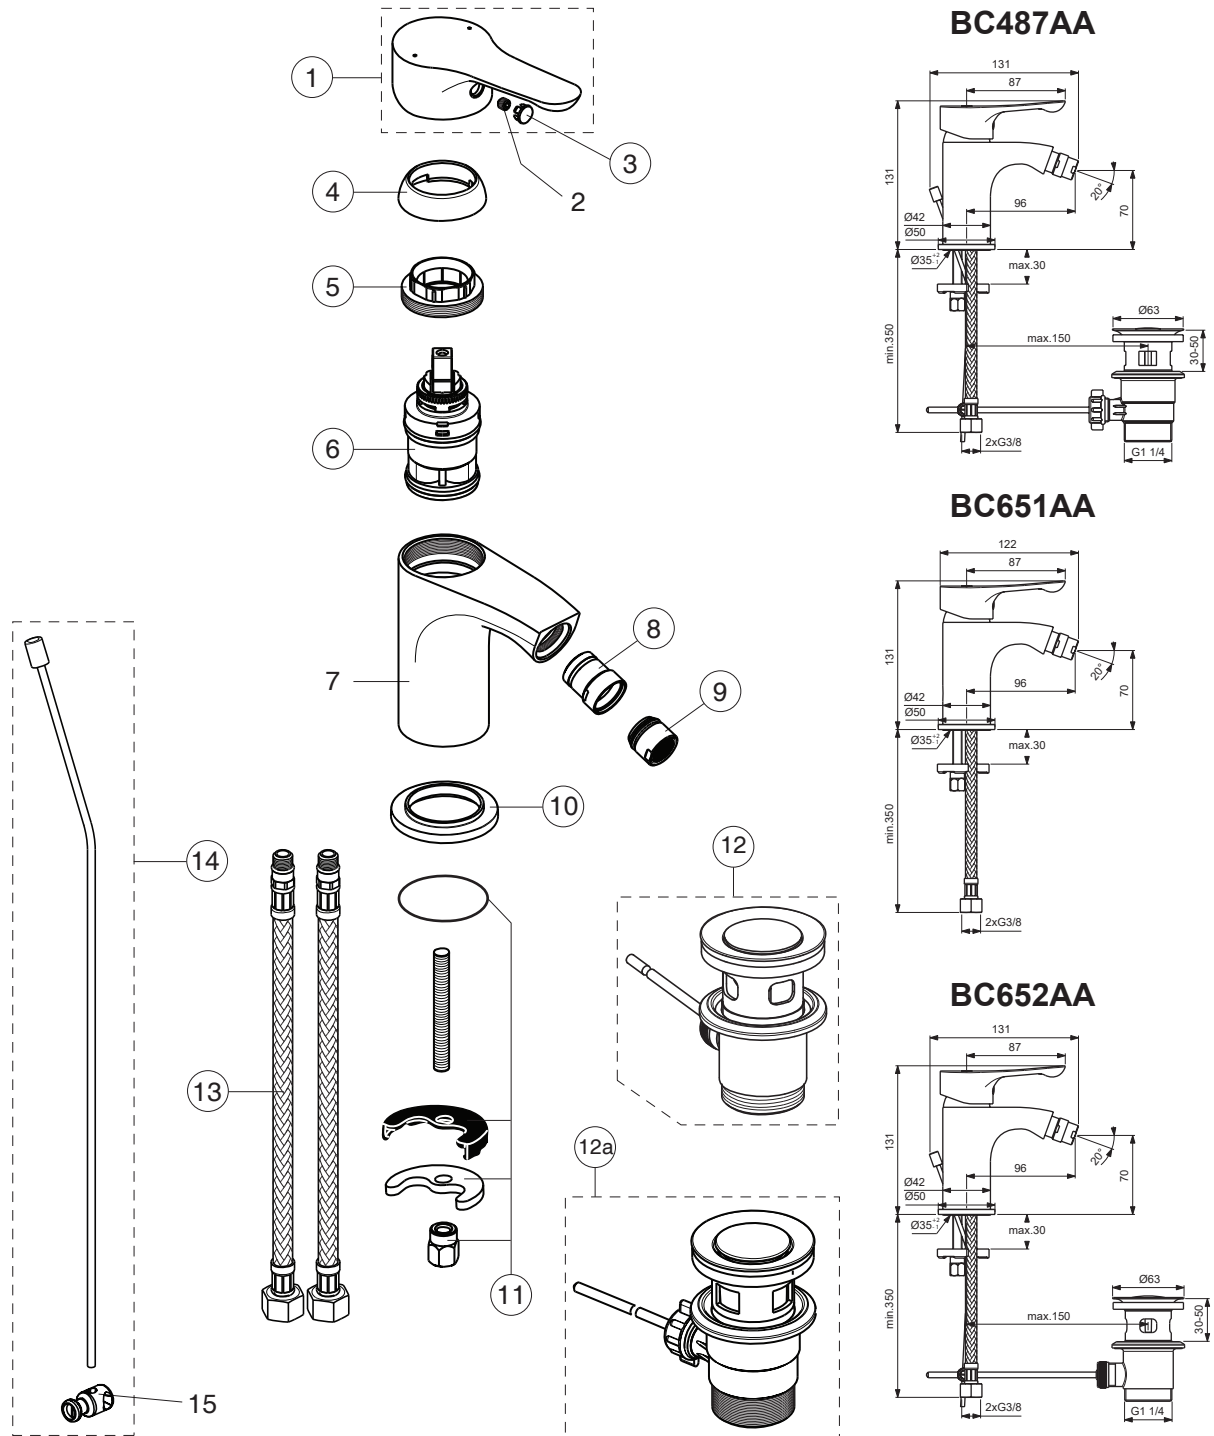

Ideal Standard

Produced from: June 2022

ALPHA

Pos.	Signify	Spare parts-Nr.	Quantity	Pos.	Signify	Spare parts-Nr.	Quantity
1	Lever,w/logo-compl.	B961564AA	1 Set	12	Pop up waste-compl.	B960900AA	1 Set
2	Cap decorative	B964696NU	1 Pcs.				
3	Cap	B964697AA	1 Pcs.				
4	Screw M38x1.5	B961474NU	1 Pcs.				
5	Cartridge Ø35mm,w/click	B961476NU	1 Pcs.				
	Cartridge Ø35mm	B961475NU	1 Pcs. (for BC651AA)				
6	Ball joint M18x1	A960019AA	1 Pcs.				
7	Aerator M18x1	B964902AA	1 Pcs. (for BC487AA)				
	Aerator M18x1, 5l/min	A963369AA	1 Set				
8	Rosette decorative	B960712AA	1 Pcs.				
9	Connecting set	B964702NU	1 Set				
10	Pop-up drain ass.	A962991AA	1 Set				
10a	Pop-up waste-plastic	B964550AA	1 Set				
11	Flex pexhose G3/8 /L445	A963600NU	1 Pcs.				

Ideal Standard

Produced from: Oct. 2020

ALPHA

Pos.	Signify	Spare parts-Nr.	Quantity	Pos.	Signify	Spare parts-Nr.	Quantity
1	Lever, w/logo-compl.	B961564AA	1 Set	12a	Pop-up waste-plastic	B964550AA	1 Pcs.
2	Screw M5x6	B964696NU	1 Pcs.	13	Flex pexhose G3/8 /L445	A963600NU	1 Pcs.
3	Cap decorative	B964697AA	1 Pcs.	14	Pop up waste-compl.	B961384AA	1 Pcs.
4	Cap	B961474NU	1 Pcs.	15	Pop up waste shackle		1 Pcs.
5	Screw M38x1.5	B961476NU	1 Pcs.				
6	Cartridge Ø35mm, w/click	B961475NU	1 Pcs. (for BC651AA)				
7	Body bidet		1 Pcs.				
8	Ball joint M18x1	A960019AA	1 Pcs.				
9	Aerator M18x1	B964902AA	1 Pcs. (for BC487AA)				
	Aerator M18x1, 5l/min	A963369AA	1 Pcs.				
10	Rosette decorative	B960712AA	1 Pcs.				
11	Connecting set	B964702NU	1 Pcs.				
12	Pop-up drain ass.	A962991AA	1 Pcs.				