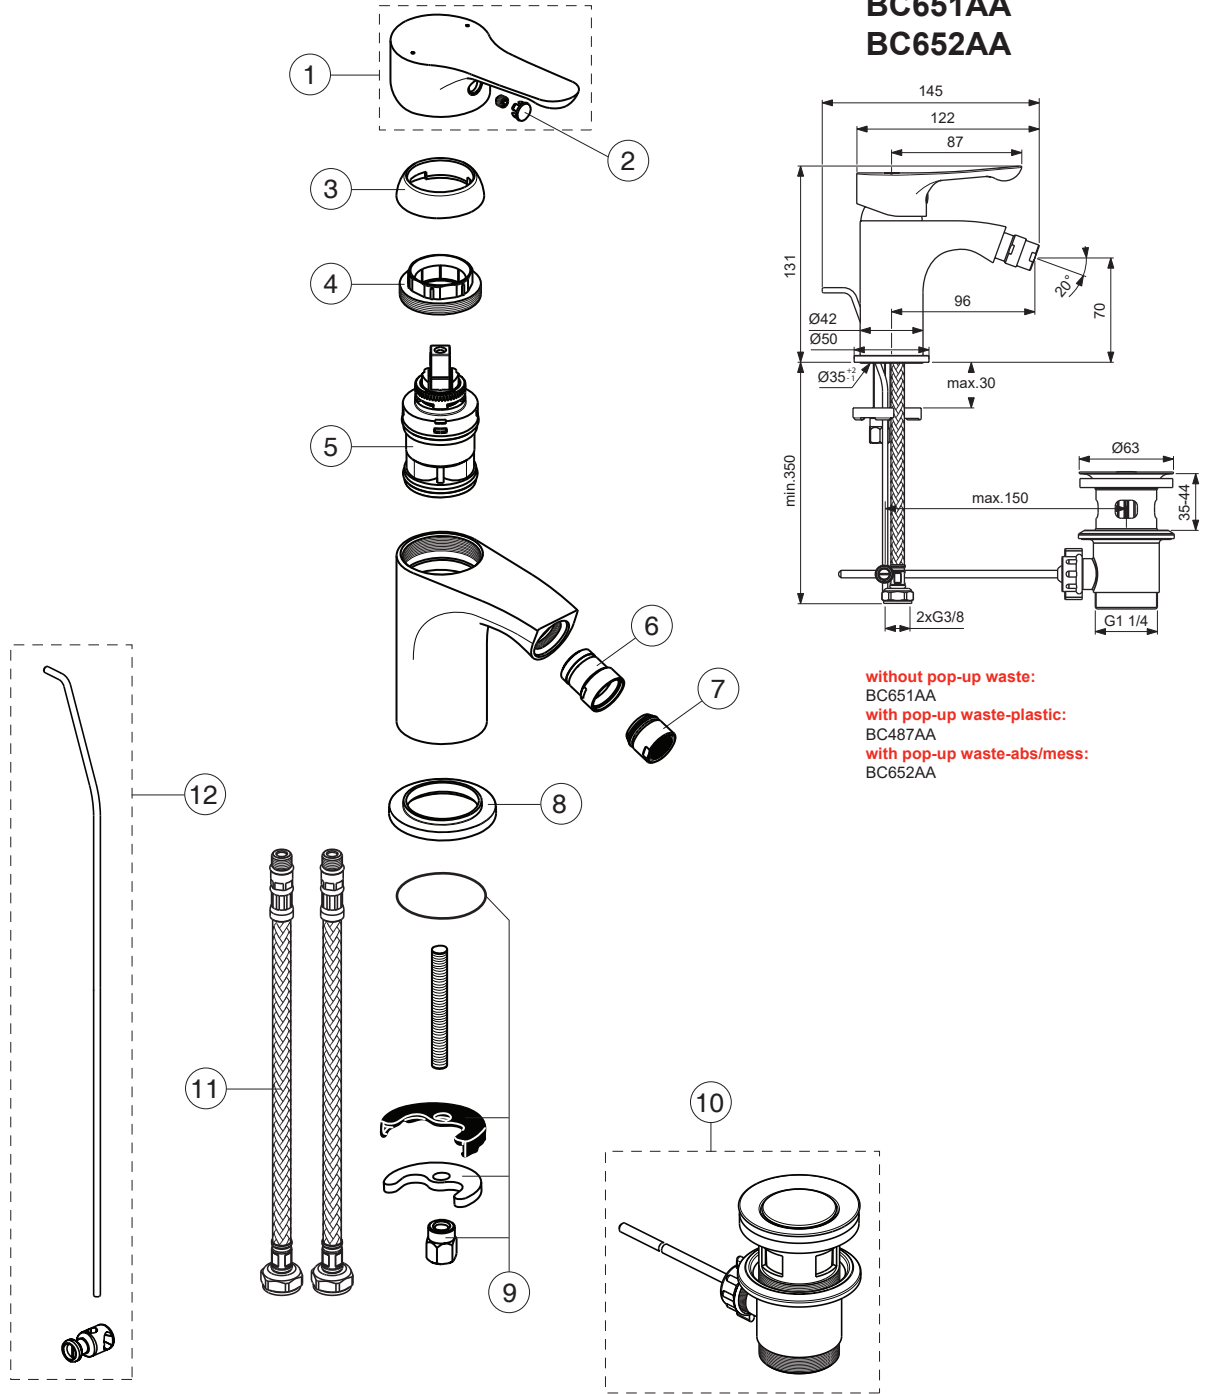

ALPHA

Ideal Standard

Produced from: Jan.2024

BC487AA
BC651AA
BC652AA

without pop-up waste:
BC651AA
with pop-up waste-plastic:
BC487AA
with pop-up waste-abs/mess:
BC652AA

Pos.	Signify	Spare parts-Nr.	Quantity	Pos.	Signify	Spare parts-Nr.	Quantity
1	Lever, w/logo-compl.	B961564AA	1 Set	11	Fl.pexhose G3/8-L445mm	B960535NU	1 Pcs.
2	Cap decorative	B964696NU	1 Pcs.	12	Pop up waste-compl.	B960900AA	1 Set
3	Cap	B964697AA	1 Pcs.				
4	Screw M38x1.5	B961474NU	1 Pcs.				
5	Cartridge Ø35mm, w/click	B961476NU	1 Pcs.				
	Cartridge Ø35mm	B961475NU	1 Pcs. (for BC651AA)				
6	Ball joint M18x1	A960019AA	1 Pcs.				
7	Aerator M18x1- 3.8 L/min	B961922AA	1 Pcs.				
8	Rosette decorative	B960712AA	1 Pcs.				
9	Connecting set	B964702NU	1 Set				
10	Pop-up waste-abs/mess.	B960853AA	1 Set				
	Pop-up waste-plastic	B964550AA	1 Set				

Ideal Standard

Produced from: Oct. 2020

ALPHA

Pos.	Signify	Spare parts-Nr.	Quantity	Pos.	Signify	Spare parts-Nr.	Quantity
1	Lever, w/logo-compl.	B961564AA	1 Set	12a	Pop-up waste-plastic	B964550AA	1 Pcs.
2	Screw M5x6	B964696NU	1 Pcs.	13	Flex pexhose G3/8 /L445	A963600NU	1 Pcs.
3	Cap decorative	B964697AA	1 Pcs.	14	Pop up waste-compl.	B961384AA	1 Pcs.
4	Cap	B961474NU	1 Pcs.	15	Pop up waste shackle		1 Pcs.
5	Screw M38x1.5	B961476NU	1 Pcs.				
6	Cartridge Ø35mm, w/click	B961475NU	1 Pcs. (for BC651AA)				
7	Body bidet		1 Pcs.				
8	Ball joint M18x1	A960019AA	1 Pcs.				
9	Aerator M18x1	B964902AA	1 Pcs. (for BC487AA)				
	Aerator M18x1, 5l/min	A963369AA	1 Pcs.				
10	Rosette decorative	B960712AA	1 Pcs.				
11	Connecting set	B964702NU	1 Pcs.				
12	Pop-up drain ass.	A962991AA	1 Pcs.				