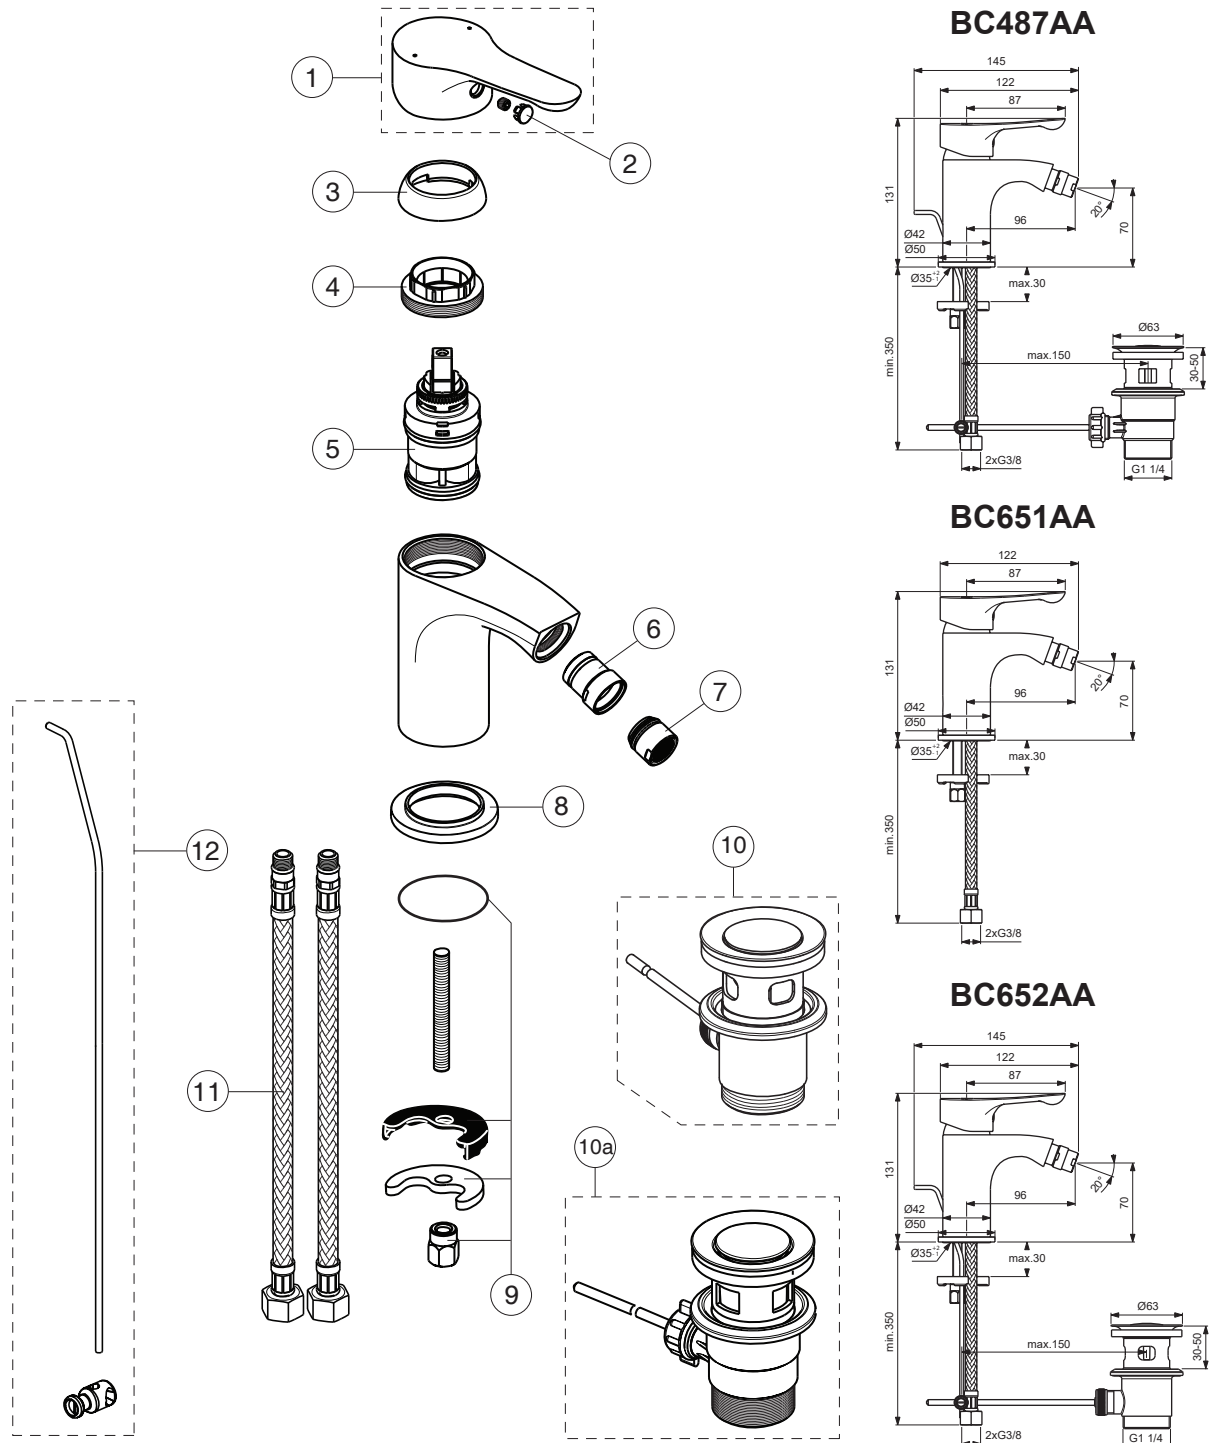

Ideal Standard

Produced from: June 2022

ALPHA

Pos.	Signify	Spare parts-Nr.	Quantity	Pos.	Signify	Spare parts-Nr.	Quantity
1	Lever,w/logo-compl.	B961564AA	1 Set	12	Pop up waste-compl.	B960900AA	1 Set
2	Cap decorative	B964696NU	1 Pcs.				
3	Cap	B964697AA	1 Pcs.				
4	Screw M38x1.5	B961474NU	1 Pcs.				
5	Cartridge Ø35mm,w/click	B961476NU	1 Pcs.				
	Cartridge Ø35mm	B961475NU	1 Pcs. (for BC651AA)				
6	Ball joint M18x1	A960019AA	1 Pcs.				
7	Aerator M18x1	B964902AA	1 Pcs. (for BC487AA)				
	Aerator M18x1, 5l/min	A963369AA	1 Set				
8	Rosette decorative	B960712AA	1 Pcs.				
9	Connecting set	B964702NU	1 Set				
10	Pop-up drain ass.	A962991AA	1 Set				
10a	Pop-up waste-plastic	B964550AA	1 Set				
11	Flex pexhose G3/8 /L445	A963600NU	1 Pcs.				

Ideal Standard

Produced from: Oct. 2020

ALPHA

Pos.	Signify	Spare parts-Nr.	Quantity	Pos.	Signify	Spare parts-Nr.	Quantity
1	Lever, w/logo-compl.	B961564AA	1 Set	12a	Pop-up waste-plastic	B964550AA	1 Pcs.
2	Screw M5x6	B964696NU	1 Pcs.	13	Flex pexhose G3/8 /L445	A963600NU	1 Pcs.
3	Cap decorative	B964697AA	1 Pcs.	14	Pop up waste-compl.	B961384AA	1 Pcs.
4	Cap	B961474NU	1 Pcs.	15	Pop up waste shackle		1 Pcs.
5	Screw M38x1.5	B961476NU	1 Pcs.				
6	Cartridge Ø35mm, w/click	B961475NU	1 Pcs. (for BC651AA)				
7	Body bidet		1 Pcs.				
8	Ball joint M18x1	A960019AA	1 Pcs.				
9	Aerator M18x1	B964902AA	1 Pcs. (for BC487AA)				
	Aerator M18x1, 5l/min	A963369AA	1 Pcs.				
10	Rosette decorative	B960712AA	1 Pcs.				
11	Connecting set	B964702NU	1 Pcs.				
12	Pop-up drain ass.	A962991AA	1 Pcs.				