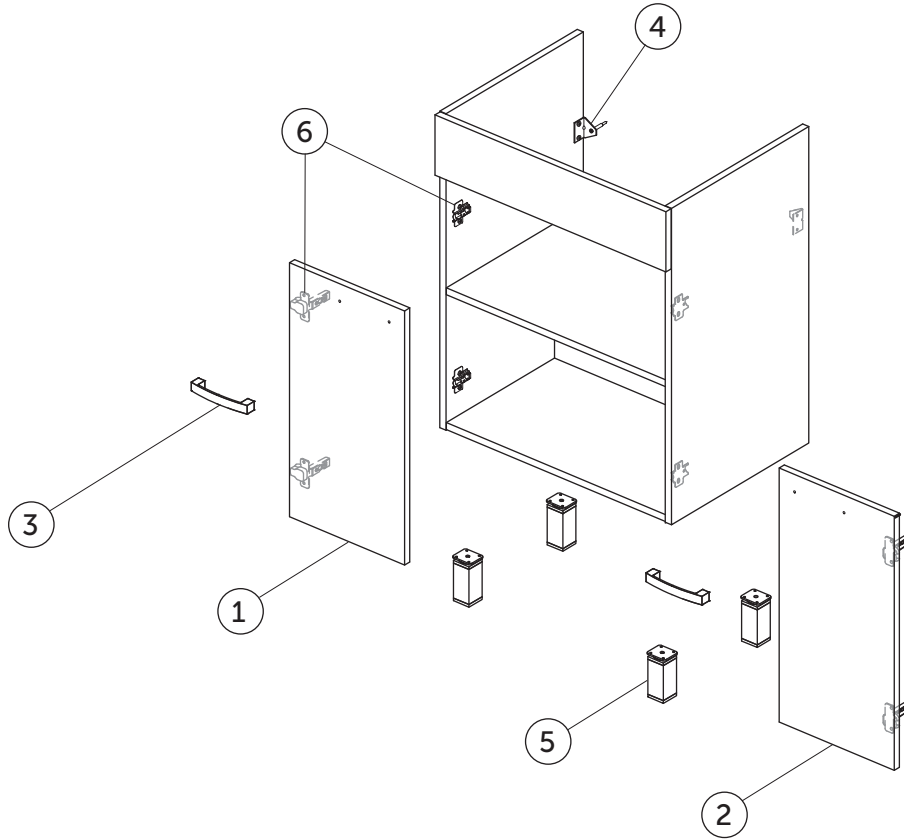

SPARE PARTS

Basin unit 600
2 doors

Item	Description	Colour/Finish	Code No.	Quantity
1	Left Hand Door 60 (No hinges)	WG - White SG - Gray * OS - Oak LG - Lava Grey **	EF029WG EF029SG EF029OS EF029LG	1
2	Right Hand Door 60 (No hinges)	WG - White SG - Gray * OS - Oak LG - Lava Grey **	EF030WG EF030SG EF030OS EF030LG	1
3	Handle + screws		EF03167	1
4	L-Bracket support		EF02467	1
5	Short leg H100 adjustable		EV43967	1
6	Hinge KIT for door SC (Hinge + plate)		EV43667	1 + 1