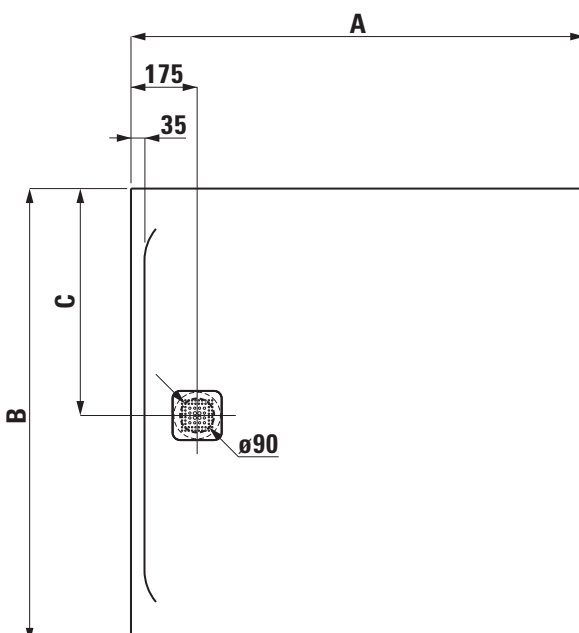

TECHNICAL DRAWINGS / S 1 : 20

Order no.	A / mm	B / mm	C / mm	D / mm
21295.8	1400	1400	700	40
21395.3	1500	1500	750	40