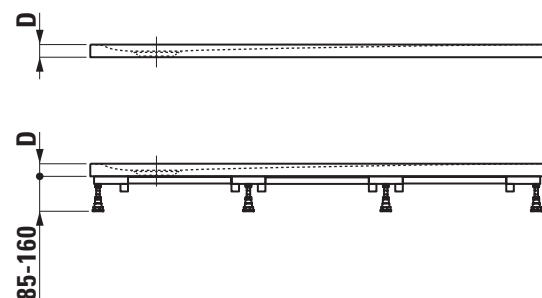

TECHNICAL DRAWINGS / S 1 : 20

Order no.	A / mm	B / mm	C / mm	D / mm
21295.8	1400	1400	700	40
21395.3	1500	1500	750	40